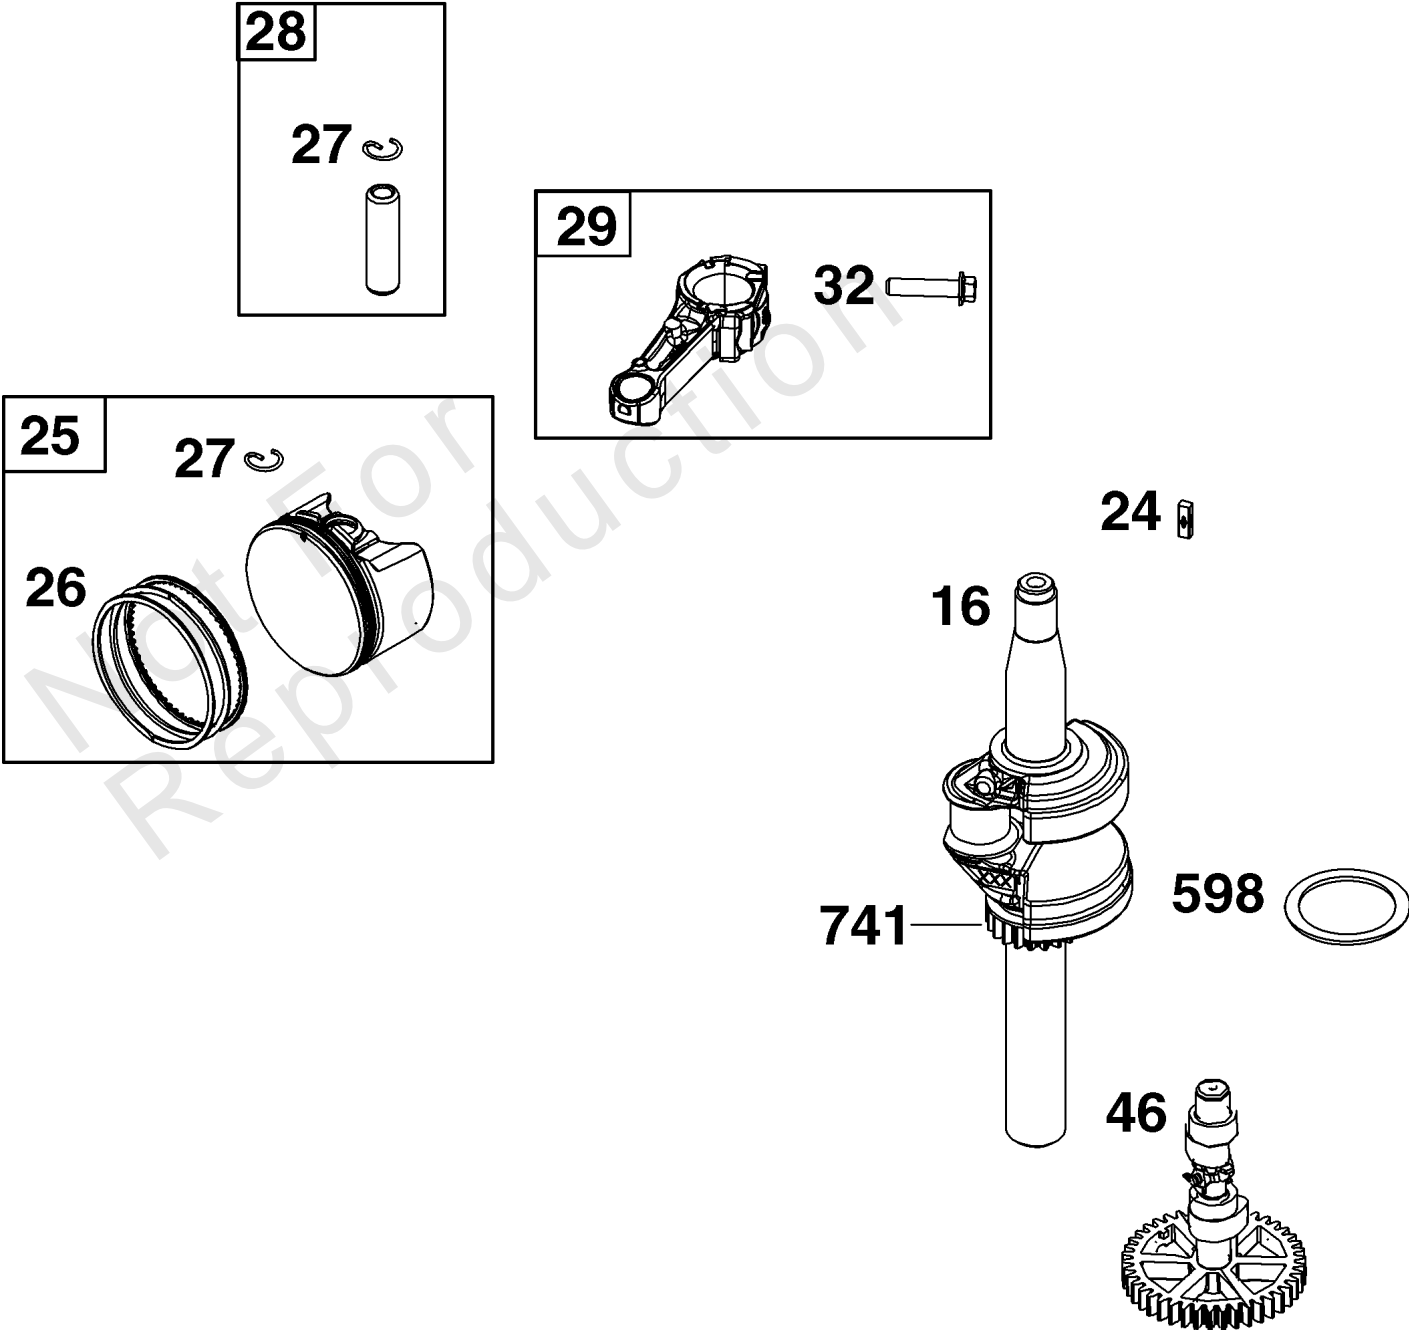

Controls Group

REF NO	PART NO	QTY	DESCRIPTION
188	793480	1	SCREW -(Control Bracket)
202	590517	1	LINK, Mechanical Governor
209	596552	1	SPRING, Governor
216	590547	1	LINK, Choke
222	596754	1	BRACKET, Control
227	590520	1	LEVER, Governor Control
268	691025	1	CASING, Control Wire
269	691026	1	WIRE, Control
270	691027	1	NUT -(Control Wire Casing)
271	691028	1	LEVER, Control
505	793515	1	NUT -(Governor Control Lever)
562	793514	1	BOLT -(Governor Lever)
621	692310	1	SWITCH, Stop
745	691146	1	SCREW -(Brake)
745A	690859	1	SCREW -(Brake)
922	692135	1	SPRING, Brake
923	691487	1	BRAKE

Not For
Reproduction

Crankcase Cover/Sump and Lubrication Group

REF NO	PART NO	QTY	DESCRIPTION
3	-----	1	SEAL, Oil -(Part information located in Cylinder Group.)
4	594101	1	SUMP, Engine
7	-----	1	GASKET, Cylinder Head -(Part information located in Cylinder Head Group.)
12	596504	1	GASKET, Crankcase
20	399781S	1	SEAL, Oil -(PTO Side)
22	692551	6	SCREW -(Crankcase Cover/Sump)
22A	590763	1	SCREW -(Crankcase Cover/Sump)
43	594560	1	SLINGER, Governor/Oil
163	-----	1	GASKET, Air Cleaner -(Part information located in Carburetor Group.)
358	595354	1	GASKET SET, Engine -(Service Kits may include extra parts not specific to this engine.)
523	596509	1	DIPSTICK
524	691876	1	SEAL, O-Ring -(Dipstick Tube)
623	-----	1	SEAL, O-Ring -(Part information located in Carburetor Group.)
718	690959	2	PIN, Locating
842	691031	1	SEAL, O-Ring -(Dipstick Cap)
847	596508	1	DIPSTICK/TUBE ASSEMBLY
868	-----	1	SEAL, Valve -(Part information located in Cylinder Head Group.)
1022	-----	1	GASKET, Rocker Cover -(Part information located in Cylinder Head Group.)

Crankshaft Group

REF NO	PART NO	QTY	DESCRIPTION
16	595024	1	CRANKSHAFT
24	222698S	1	KEY, Flywheel
25	594099	1	PISTON ASSEMBLY
26	594098	1	SET, Ring
27	691588	1	LOCK, Piston Pin
28	298909	1	PIN. Piston
29	594089	1	ROD, Connecting
32	691664	2	SCREW -(Connecting Rod)
46	594090	1	CAMSHAFT
598	592587	1	SHIM, End Play -(Crankshaft or Camshaft Bearing)
741	594105	1	GEAR, Timing