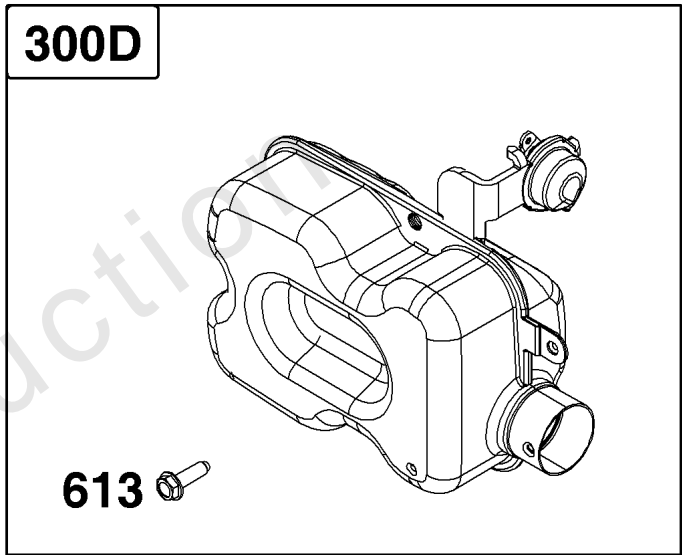

Exhaust Group

REF NO	PART NO	QTY	DESCRIPTION
300D	594108	1	MUFFLER
613	590562	2	SCREW -(Muffler)
832A	594109	1	GUARD, Muffler
836	690661	3	SCREW -(Muffler Guard)

Not For Reproduction