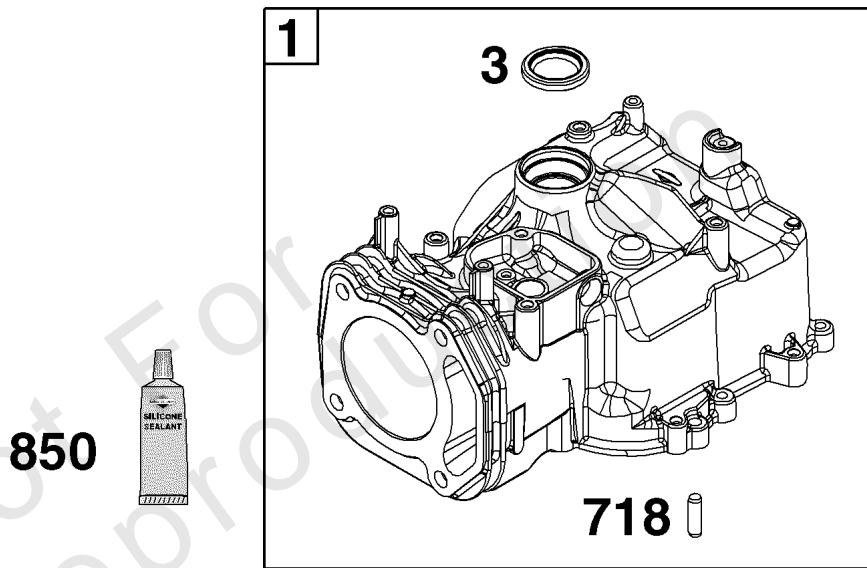

- 615
- 404
- 691
- 1264
- 1263
- 616

Cylinder Group

REF NO	PART NO	QTY	DESCRIPTION
1	594100	1	CYLINDER ASSEMBLY
3	299819S	1	SEAL, Oil -(Magneto Side)
7	-----	1	GASKET, Cylinder Head -(Part information located in Cylinder Head Group.)
12	-----	1	GASKET, Crankcase -(Part information located in Crankcase Cover/Sump and Lubrication Group.)
20	-----	1	SEAL, Oil -(Part information located in Crankcase Cover/Sump and Lubrication Group.)
163	-----	1	GASKET, Air Cleaner -(Part information located in Carburetor Group.)
358	-----	1	GASKET SET, Engine -(Part information located in Crankcase Cover/Sump and Lubrication Group.)
404	690272	1	WASHER -(Governor Crank)
524	-----	1	SEAL, O-Ring -(Part information located in Crankcase Cover/Sump and Lubrication Group.)
615	690340	1	RETAINER, Governor Shaft
616	596499	1	CRANK, Governor
623	-----	1	SEAL, O-Ring -(Part information located in Carburetor Group.)
691	593837	1	SEAL, Governor Shaft
718	690959	2	PIN, Locating
842	-----	1	SEAL, O-Ring -(Part information located in Crankcase Cover/Sump and Lubrication Group.)
850	-----	1	SEALANT, Liquid -(Part information located in Cylinder Head Group.)
868	-----	1	SEAL, Valve -(Part information located in Cylinder Head Group.)
1022	-----	1	GASKET, Rocker Cover -(Part information located in Cylinder Head Group.)
1263	697124	1	REED, Breather
1264	793453	1	SCREW -(Breather Reed)