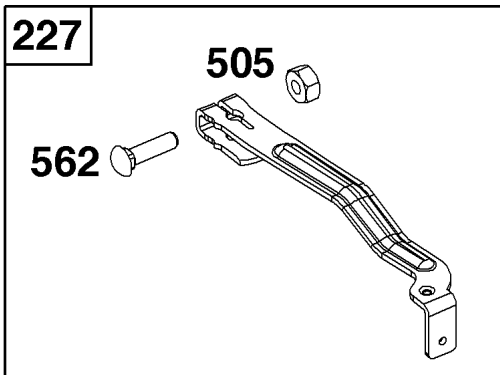

Not For Reproduction

Blower Housing Group

REF NO	PART NO	QTY	DESCRIPTION
857B	594111	1	TRIM, Blower Housing Cover
921	596515	1	HOUSING, Blower
969	594115	2	SCREW -(Blower Housing Cover)
1036	-----	1	LABEL, Emissions -(Available from a Briggs & Stratton Authorized Dealer)
1319	794467	1	LABEL, Warning -(REQUIRED When Replacing Parts With Warning Labels Affixed)
1319A	797669	1	LABEL, Warning -(REQUIRED When Replacing Parts With Warning Labels Affixed)

Not For Reproduction

Carburetor Group

REF NO	PART NO	QTY	DESCRIPTION
104	590558	1	PIN, Float Hinge
105	594581	1	VALVE, Float Needle
117	84002113	1	JET, Main
118	84002114	1	JET, Main -(High Altitude)
121	594636	1	KIT, Carburetor Overhaul -(Service Kits may include extra parts not specific to this engine.)
122	590549	1	SPACER, Carburetor
125	84002081	1	CARBURETOR
133	591120	1	FLOAT, Carburetor
137	594633	1	GASKET, Float Bowl
163	799580	1	GASKET, Air Cleaner -(Air Cleaner)
216	-----	1	LINK, Choke -(Part information located in Controls Group.)
217	590740	1	SPRING, Choke Return
493	593330	1	BRACKET, Mounting
623	799581	1	SEAL, O-Ring -(Carburetor Spacer)
724	697478	1	RETAINER, Seal
951	591104	1	LEVER, Choke
975	594632	1	BOWL, Float
1127	590554	2	SCREW -(Float Bowl to Carburetor Body)
1218	270344S	1	SEAL, O-Ring -(Carburetor)
1238	590562	2	SCREW -(Carburetor Spacer)

Controls Group

REF NO	PART NO	QTY	DESCRIPTION
188	793480	1	SCREW -(Control Bracket)
202	590517	1	LINK, Mechanical Governor
209	596552	1	SPRING, Governor
216	590547	1	LINK, Choke
222	596754	1	BRACKET, Control
227	590520	1	LEVER, Governor Control
268	691025	1	CASING, Control Wire
269	691026	1	WIRE, Control
270	691027	1	NUT -(Control Wire Casing)
271	691028	1	LEVER, Control
505	793515	1	NUT -(Governor Control Lever)
562	793514	1	BOLT -(Governor Lever)
621	692310	1	SWITCH, Stop
745	691146	1	SCREW -(Brake)
745A	690859	1	SCREW -(Brake)
922	692135	1	SPRING, Brake
923	691487	1	BRAKE