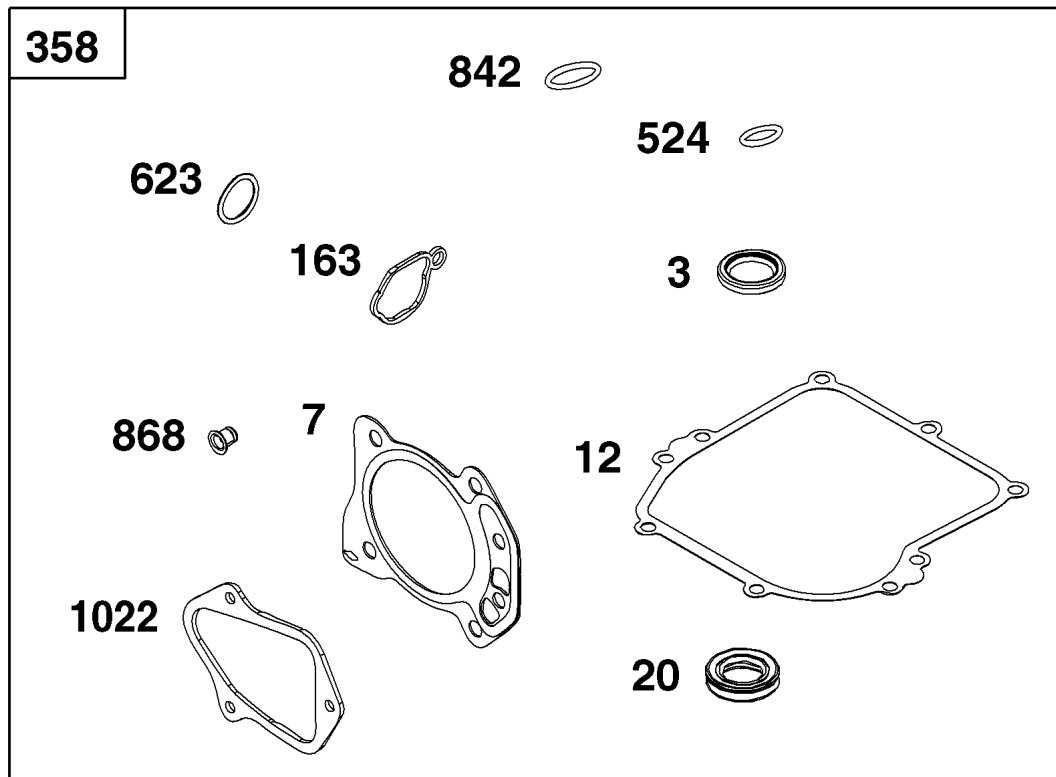

- 615
- 404
- 691
- 1264
- 1263
- 616

Cylinder Group

REF NO	PART NO	QTY	DESCRIPTION
1	594100	1	CYLINDER ASSEMBLY
3	299819S	1	SEAL, Oil -(Magneto Side)
7	-----	1	GASKET, Cylinder Head -(Part information located in Cylinder Head Group.)
12	-----	1	GASKET, Crankcase -(Part information located in Crankcase Cover/Sump and Lubrication Group.)
20	-----	1	SEAL, Oil -(Part information located in Crankcase Cover/Sump and Lubrication Group.)
163	-----	1	GASKET, Air Cleaner -(Part information located in Carburetor Group.)
358	-----	1	GASKET SET, Engine -(Part information located in Crankcase Cover/Sump and Lubrication Group.)
404	690272	1	WASHER -(Governor Crank)
524	-----	1	SEAL, O-Ring -(Part information located in Crankcase Cover/Sump and Lubrication Group.)
615	690340	1	RETAINER, Governor Shaft
616	596499	1	CRANK, Governor
623	-----	1	SEAL, O-Ring -(Part information located in Carburetor Group.)
691	593837	1	SEAL, Governor Shaft
718	690959	2	PIN, Locating
842	-----	1	SEAL, O-Ring -(Part information located in Crankcase Cover/Sump and Lubrication Group.)
850	-----	1	SEALANT, Liquid -(Part information located in Cylinder Head Group.)
868	-----	1	SEAL, Valve -(Part information located in Cylinder Head Group.)
1022	-----	1	GASKET, Rocker Cover -(Part information located in Cylinder Head Group.)
1263	697124	1	REED, Breather
1264	793453	1	SCREW -(Breather Reed)