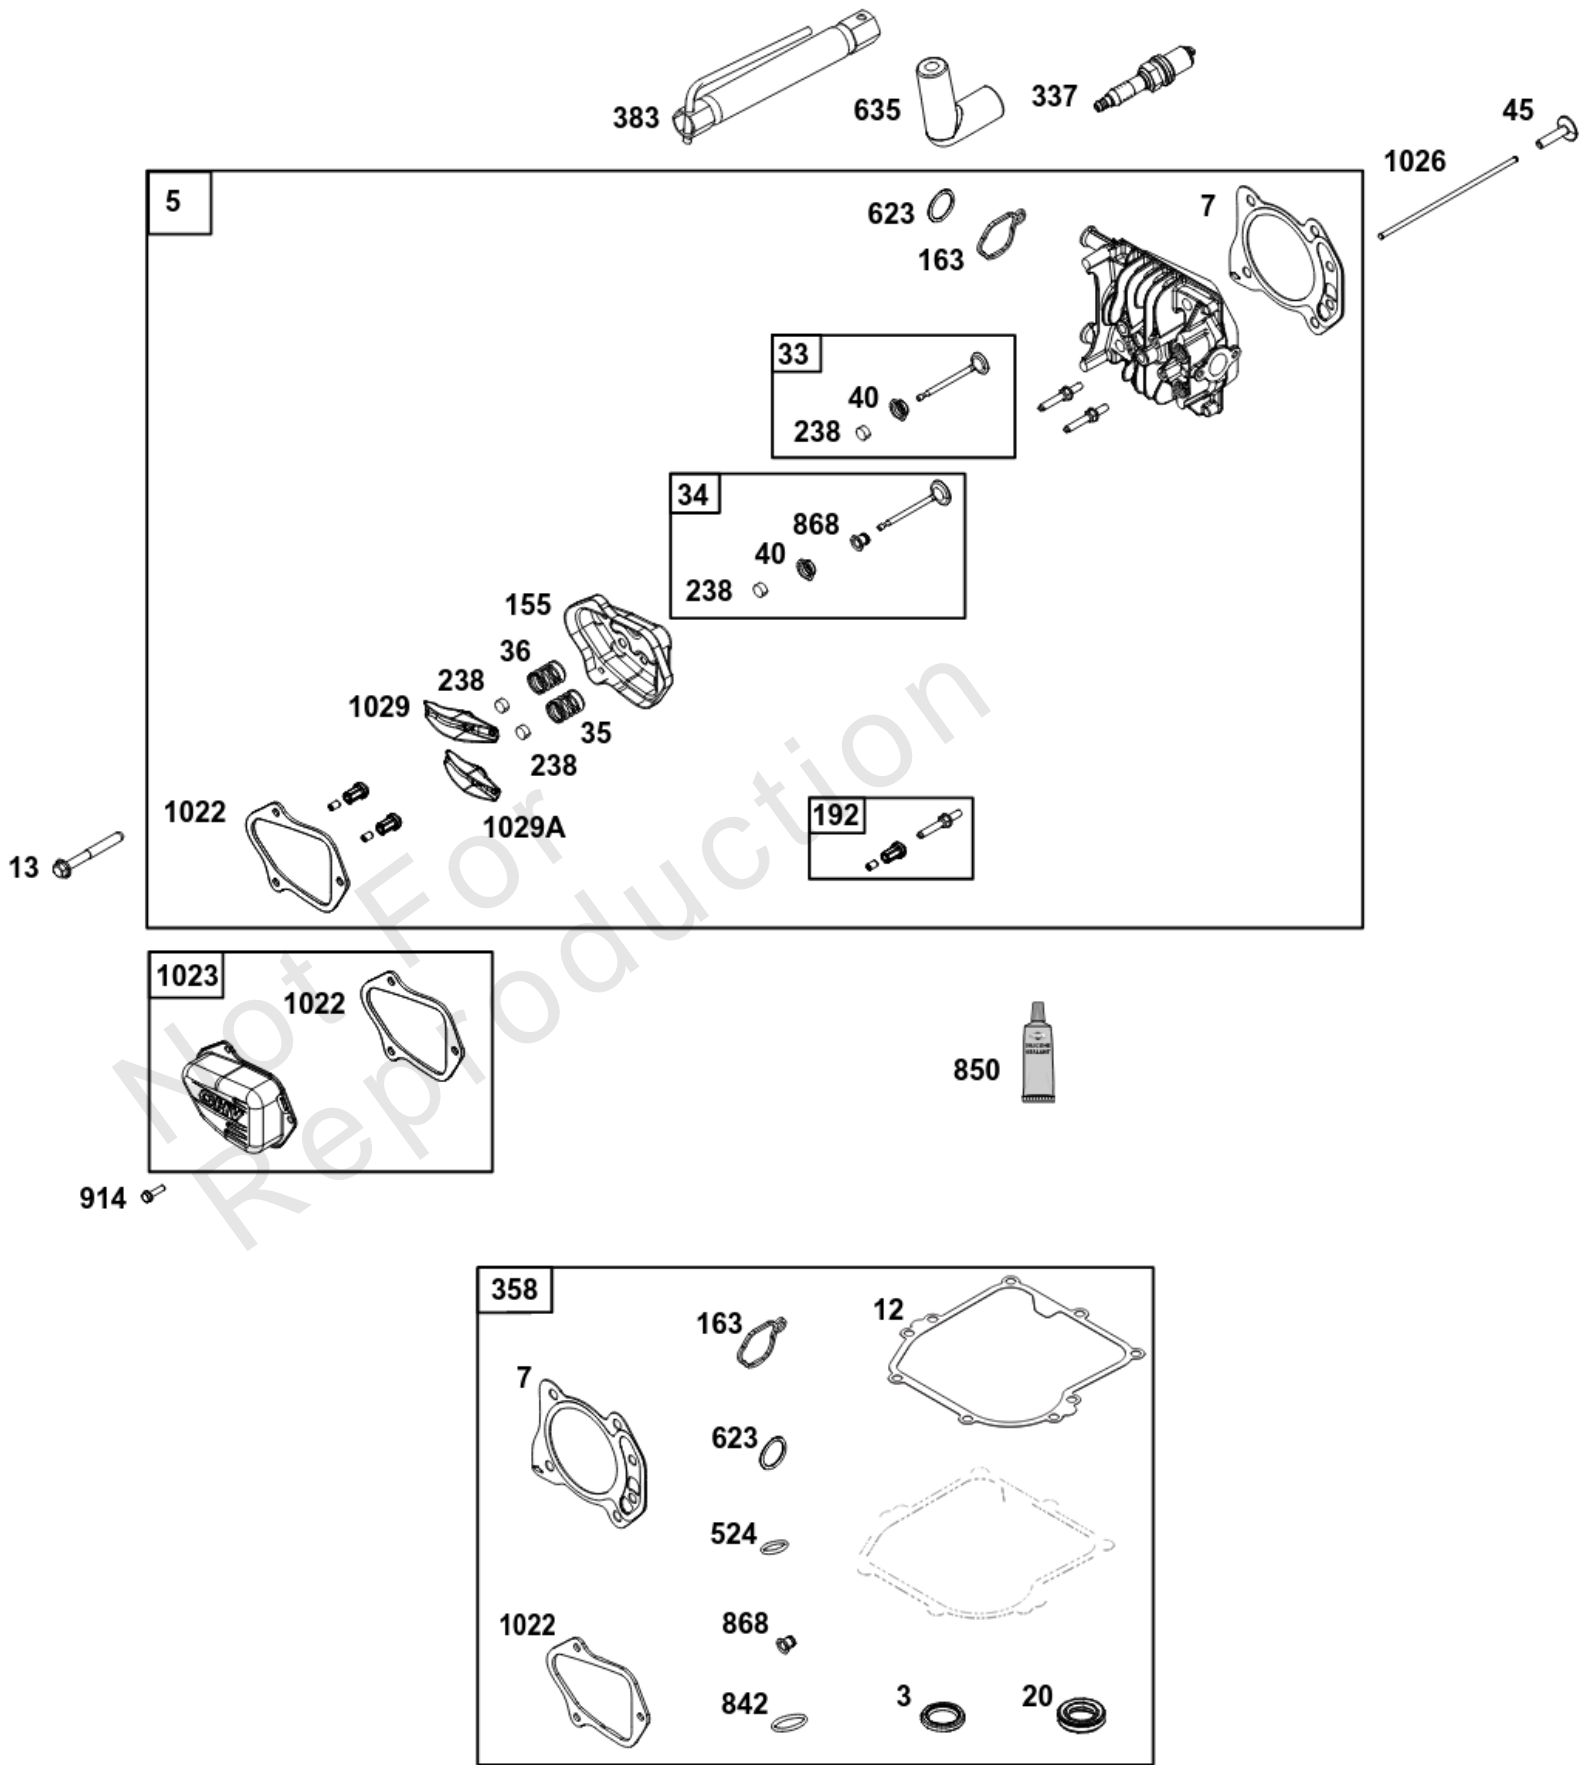

Cylinder Head Group

REF NO	PART NO	QTY	DESCRIPTION
3	-----	1	SEAL, Oil -(Part information located in Cylinder Group.)
5	595353	1	HEAD, Cylinder
7	592358	1	GASKET, Cylinder Head
12	-----	1	GASKET, Crankcase -(Part information located in Crankcase Cover/Sump and Lubrication Group.)
13	590512	4	SCREW -(Cylinder Head)
20	-----	1	SEAL, Oil -(Part information located in Crankcase Cover/Sump and Lubrication Group.)
33	594095	1	VALVE, Exhaust
34	594094	1	VALVE, Intake
35	590532	1	SPRING, Valve -(Intake)
36	590532	1	SPRING, Valve -(Exhaust)
40	594092	2	RETAINER, Valve
45	590514	2	TAPPET, Valve
155	594093	1	PLATE, Cylinder Head
163	-----	1	GASKET, Air Cleaner -(Part information located in Carburetor Group.)
192	590535	2	ADJUSTER, Rocker Arm
238	594097	2	CAP, Valve
337	491055S	1	PLUG, Spark
337	84007216	1	PLUG, Spark -(China Only)
358	-----	1	GASKET SET, Engine -(Part information located in Crankcase Cover/Sump and Lubrication Group.)
383	19576S	1	WRENCH, Spark Plug
524	-----	1	SEAL, O-Ring -(Part information located in Crankcase Cover/Sump and Lubrication Group.)
623	-----	1	SEAL, O-Ring -(Part information located in Carburetor Group.)
635	692076	1	BOOT, Spark Plug
842	-----	1	SEAL, O-Ring -(Part information located in Crankcase Cover/Sump and Lubrication Group.)
850	100106	1	SEALANT, Liquid
868	594096	1	SEAL, Valve
914	591103	3	SCREW -(Rocker Cover)
1022	595342	1	GASKET, Rocker Cover
1023	595352	1	COVER, Rocker
1026	590515	2	ROD, Push
1029	590526	1	ARM, Rocker
1029A	590527	1	ARM, Rocker