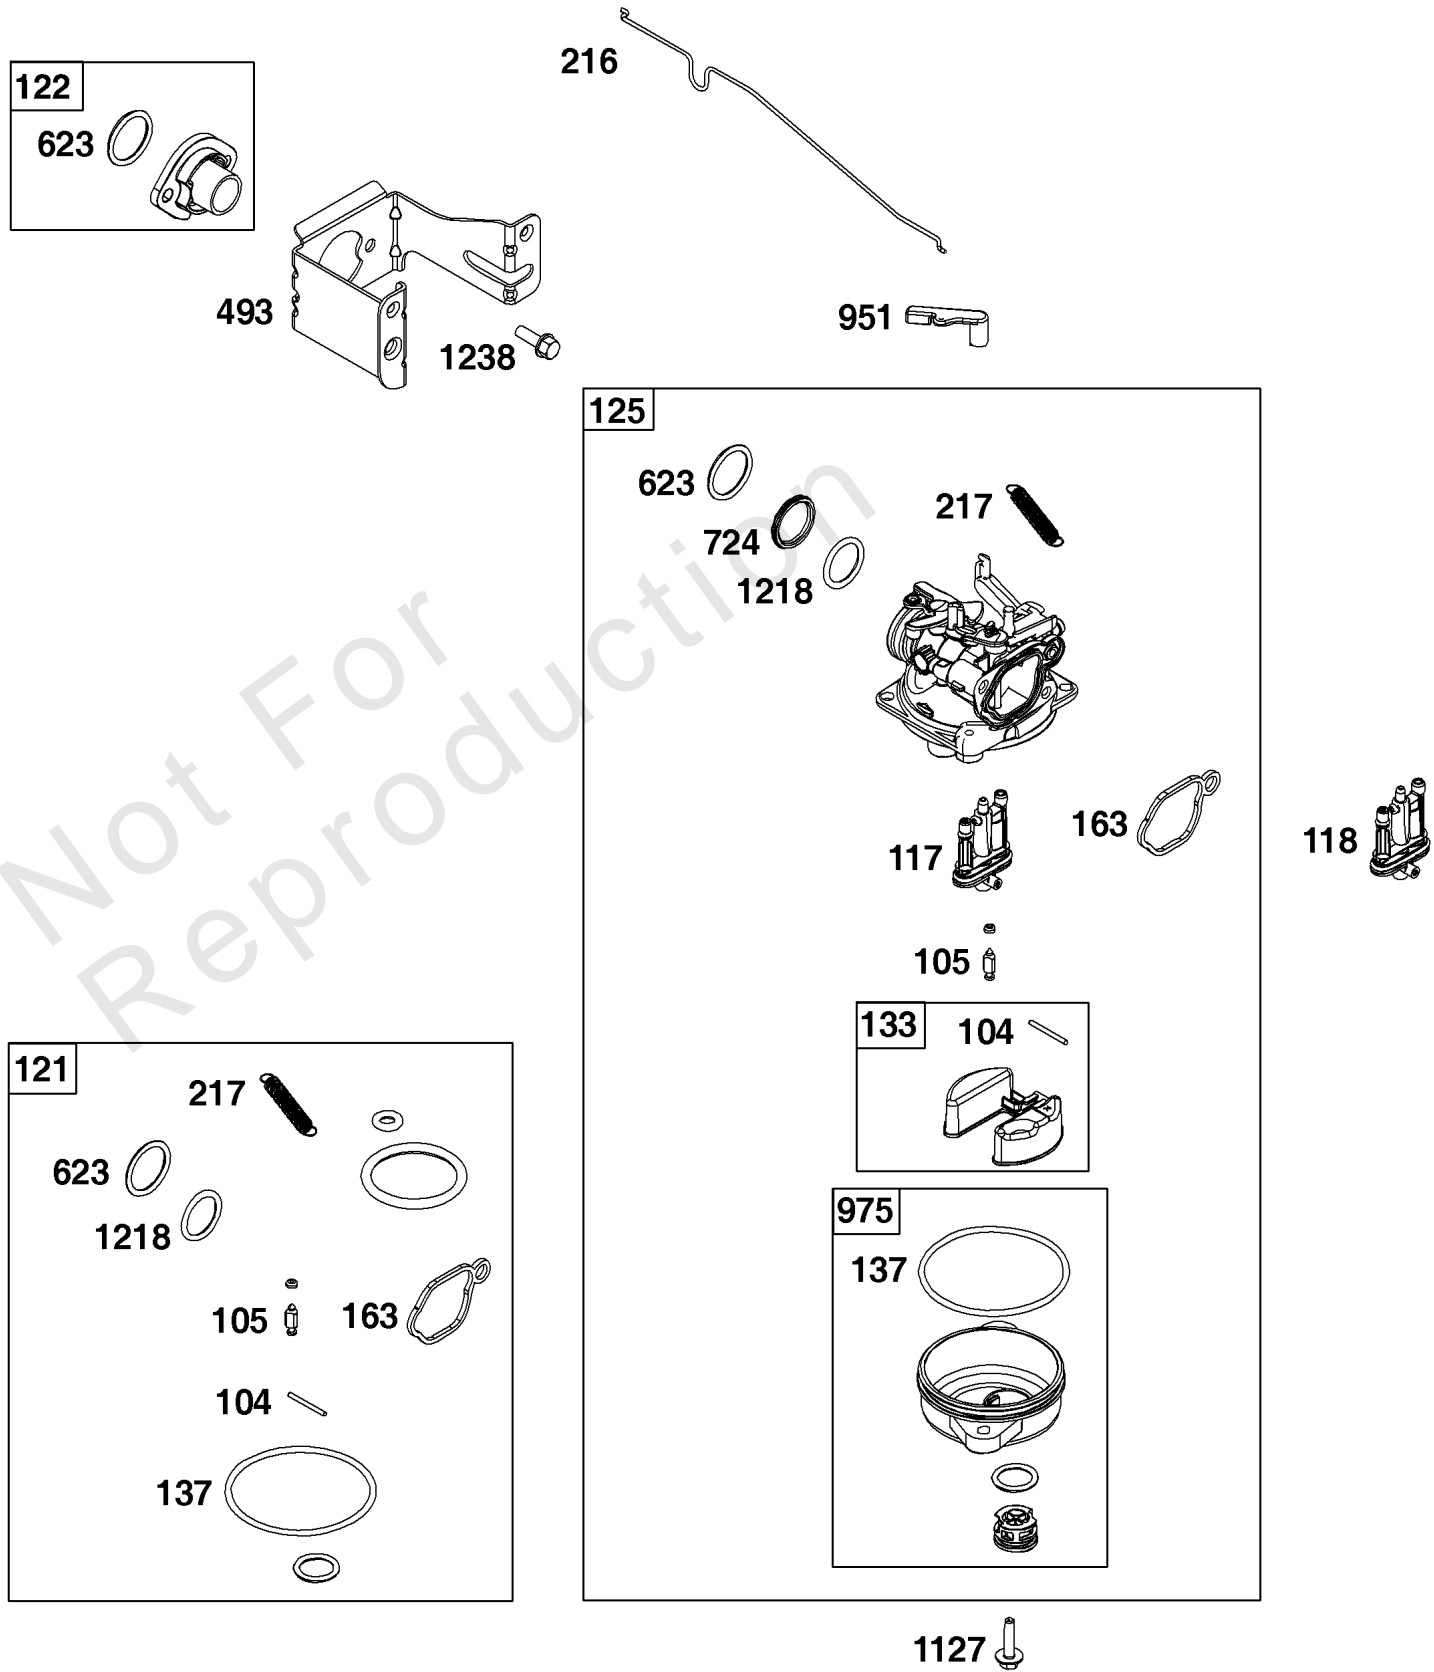

Not For
Reproduction

Air Cleaner Group

REF NO	PART NO	QTY	DESCRIPTION
11	596501	1	TUBE, Breather
318	793480	2	SCREW -(Mounting Bracket)
445	593260	1	FILTER, A/C Cartridge
875E	594574	1	BASE, Air Cleaner
968C	594575	1	COVER, Air Cleaner
971	590552	2	SCREW -(Air Cleaner Base to Carburetor/Throttle Body)

Not For Reproduction

Carburetor Group

REF NO	PART NO	QTY	DESCRIPTION
104	590558	1	PIN, Float Hinge
105	594581	1	VALVE, Float Needle
117	84002113	1	JET, Main
118	84002114	1	JET, Main -(High Altitude)
121	594636	1	KIT, Carburetor Overhaul -(Service Kits may include extra parts not specific to this engine.)
122	590549	1	SPACER, Carburetor
125	84002081	1	CARBURETOR
133	591120	1	FLOAT, Carburetor
137	594633	1	GASKET, Float Bowl
163	799580	1	GASKET, Air Cleaner -(Air Cleaner)
216	-----	1	LINK, Choke -(Part information located in Controls Group.)
217	590740	1	SPRING, Choke Return
493	593330	1	BRACKET, Mounting
623	799581	1	SEAL, O-Ring -(Carburetor Spacer)
724	697478	1	RETAINER, Seal
951	591104	1	LEVER, Choke
975	594632	1	BOWL, Float
1127	590554	2	SCREW -(Float Bowl to Carburetor Body)
1218	270344S	1	SEAL, O-Ring -(Carburetor)
1238	590562	2	SCREW -(Carburetor Spacer)

Crankshaft Group

REF NO	PART NO	QTY	DESCRIPTION
16	595024	1	CRANKSHAFT
24	222698S	1	KEY, Flywheel
25	594099	1	PISTON ASSEMBLY
26	594098	1	SET, Ring
27	691588	1	LOCK, Piston Pin
28	298909	1	PIN. Piston
29	594089	1	ROD, Connecting
32	691664	2	SCREW -(Connecting Rod)
46	594090	1	CAMSHAFT
598	592587	1	SHIM, End Play -(Crankshaft or Camshaft Bearing)
741	594105	1	GEAR, Timing