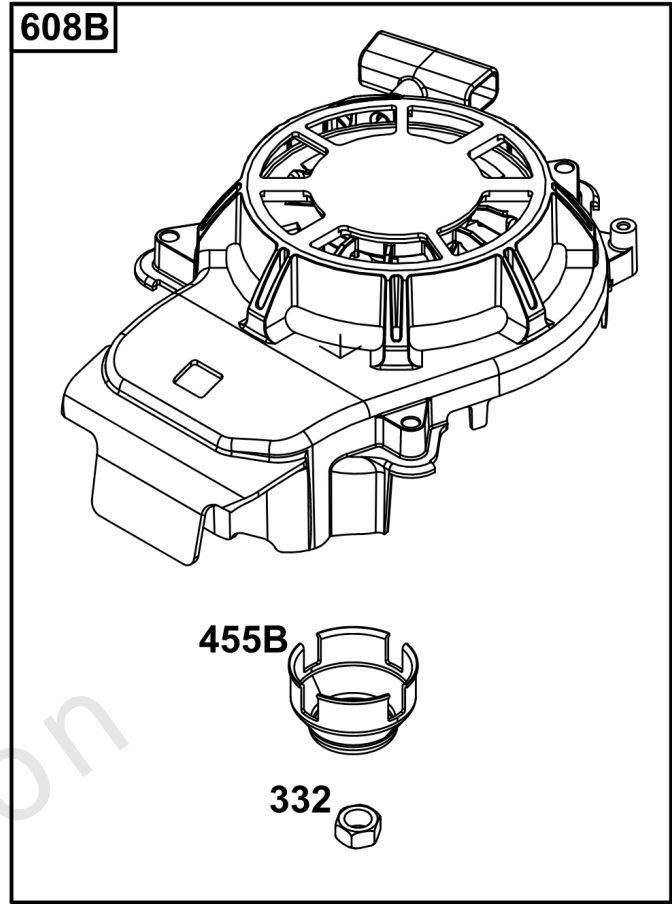

Exhaust Group

REF NO	PART NO	QTY	DESCRIPTION
300D	594108	1	MUFFLER
613	590562	2	SCREW -(Muffler)
832A	594109	1	GUARD, Muffler
836	690661	3	SCREW -(Muffler Guard)

Not For Reproduction