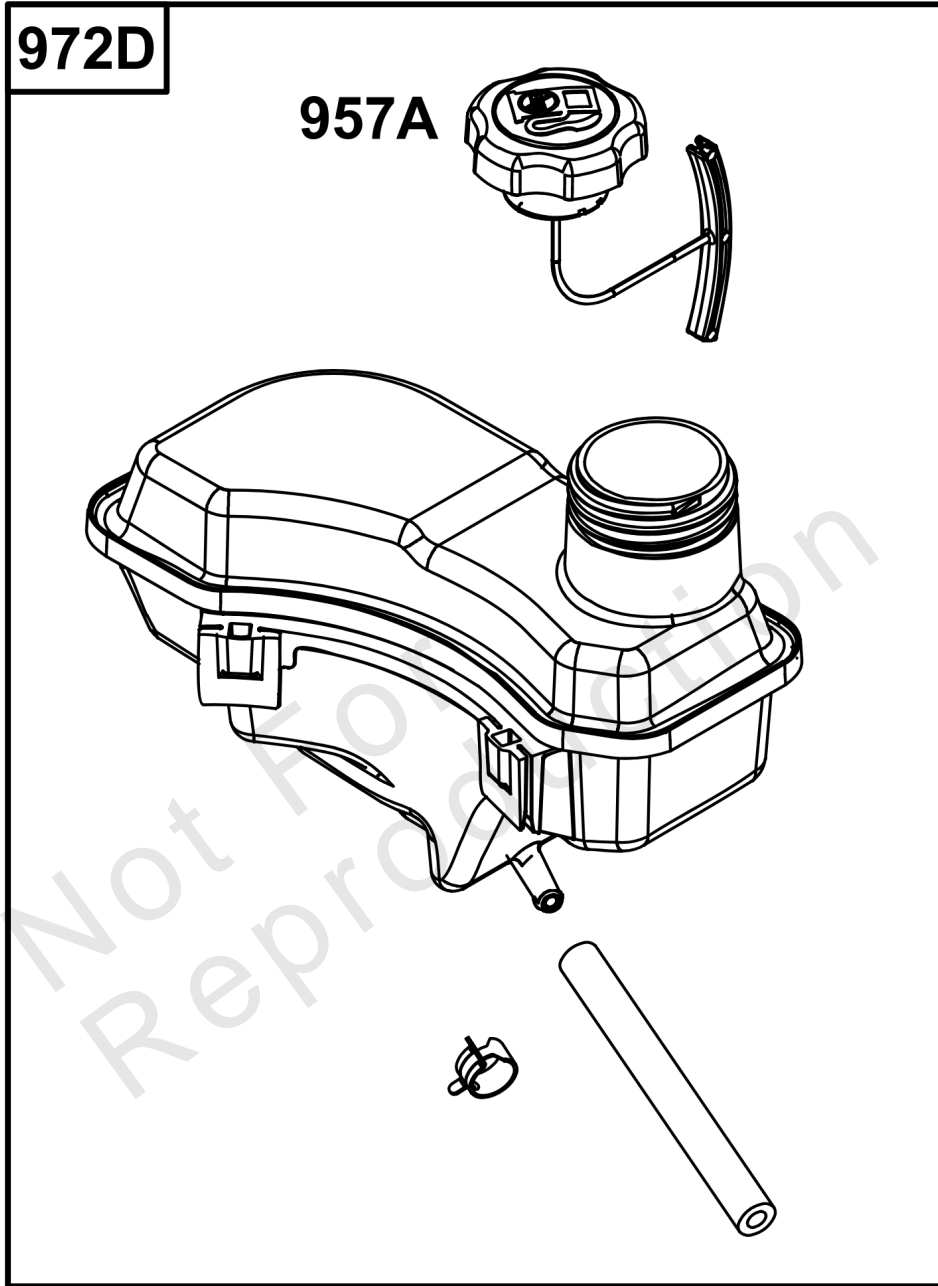

Flywheel, Ignition, and Starter Group

REF NO	PART NO	QTY	DESCRIPTION
23A	594054	1	FLYWHEEL
37	594103	1	GUARD, Flywheel
58	591108	1	ROPE, Starter
60A	281434S	1	GRIP, Starter Rope
78	793480	5	SCREW -(Flywheel Guard)
305	-----	3	SCREW -(Part information located in Blower Housing Group)
332	690662	1	NUT -(Flywheel)
333	595009	1	ARMATURE, Magneto
334	691061	2	SCREW -(Magneto Armature)
356	595018	1	WIRE, Stop
363	19619	1	PULLER, Flywheel
455	593960	1	CUP, Flywheel -(Only For Use With Reference 608A)
455B	84013157	1	CUP, Flywheel -(Only For Use With Reference 608B)
608A	594062	1	STARTER, Rewind -(Only For Use With Reference 455)
608B	84013150	1	STARTER, Rewind -(Must Be Replaced As A Kit)
635	-----	1	BOOT, Spark Plug
668	590546	1	SPACER -(Only For Use With Reference 608A)
1005	594102	1	FAN, Flywheel

666