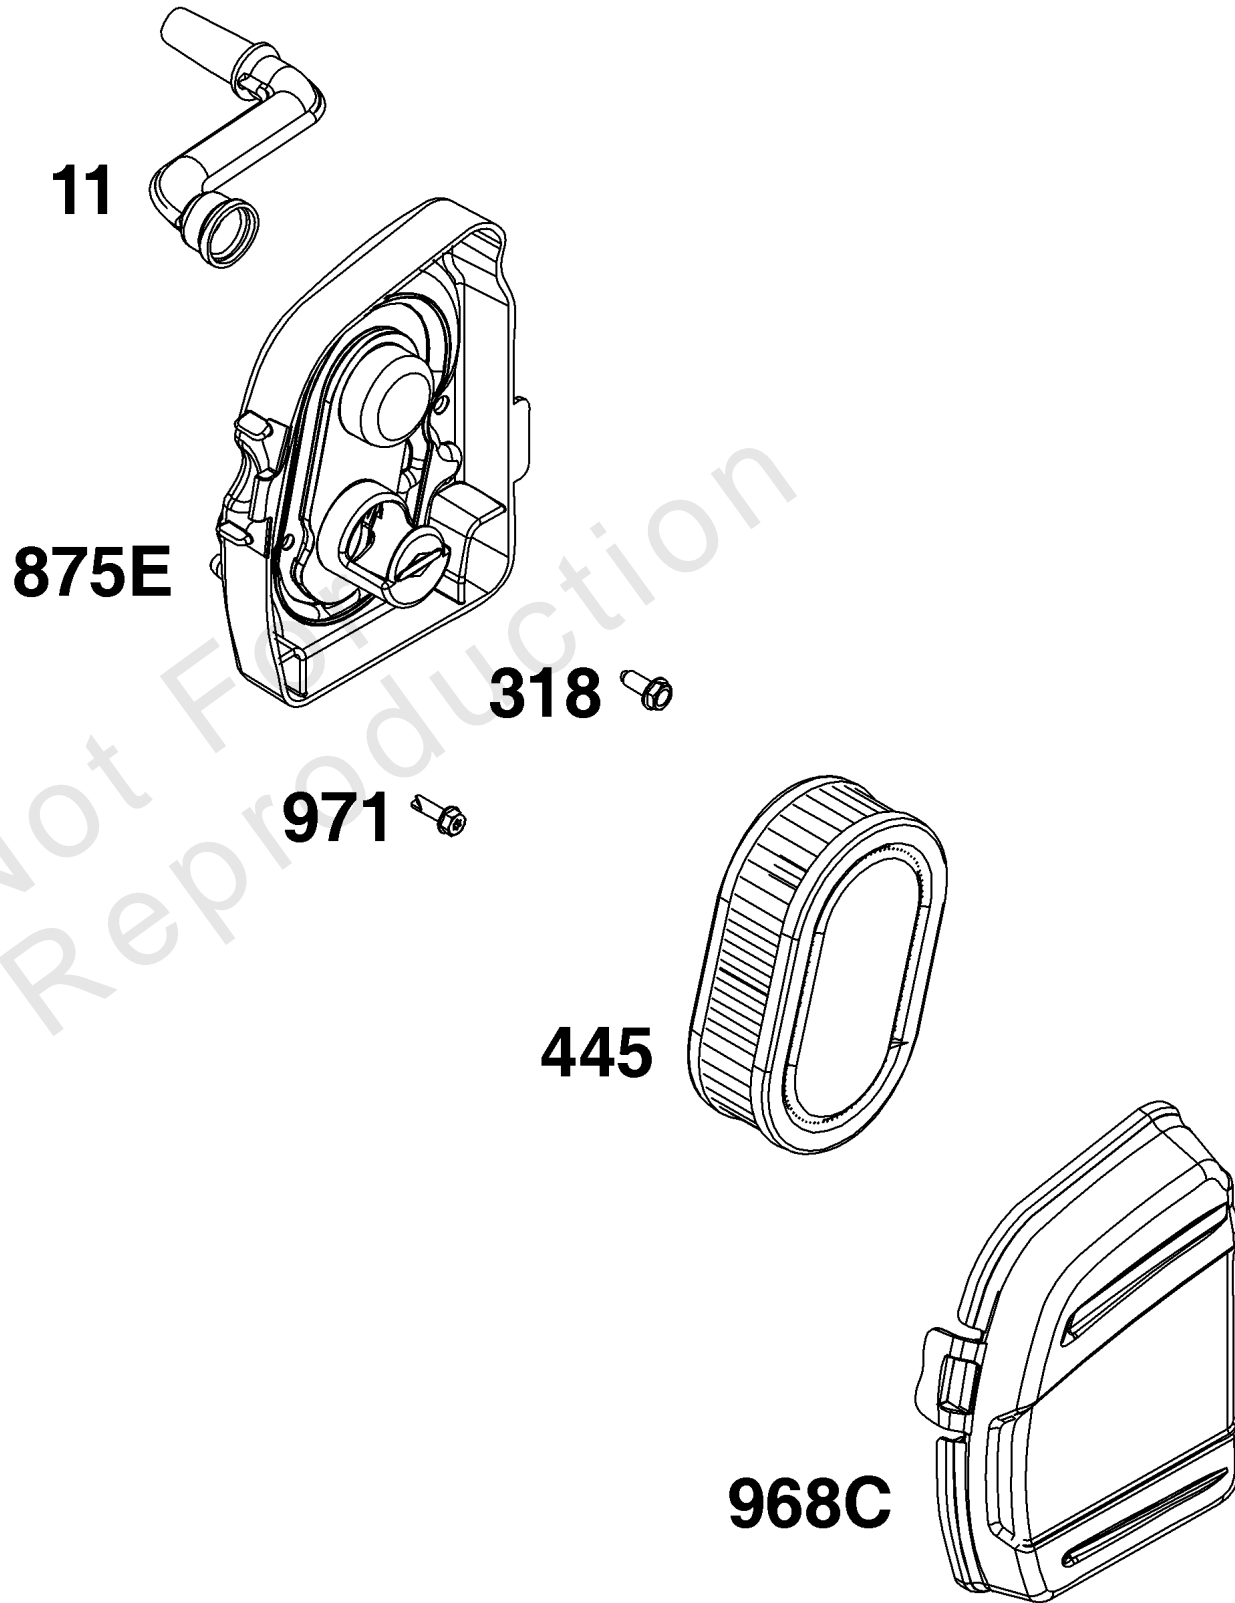

Parts Manual

Mfg. No: 104M02-0158-H5

Model Components	Page
Air Cleaner Group.....	4
Blower Housing Group.....	6
Carburetor Group.....	8
Controls Group.....	10
Crankcase Cover/Sump and Lubrication Group.....	12
Crankshaft Group.....	14
Cylinder Group.....	16
Cylinder Head Group.....	18
Exhaust Group.....	20
Flywheel, Ignition, and Starter Group.....	22
Fuel Supply Group.....	24

Not For
Reproduction

Air Cleaner Group

REF NO	PART NO	QTY	DESCRIPTION
11	596501	1	TUBE, Breather
318	793480	2	SCREW -(Mounting Bracket)
445	593260	1	FILTER, A/C Cartridge
875E	594574	1	BASE, Air Cleaner
968C	594575	1	COVER, Air Cleaner
971	590552	2	SCREW -(Air Cleaner Base to Carburetor/Throttle Body)

Controls Group

REF NO	PART NO	QTY	DESCRIPTION
188	793480	1	SCREW -(Control Bracket)
202	590517	1	LINK, Mechanical Governor
209	596552	1	SPRING, Governor
216	590547	1	LINK, Choke
222	596754	1	BRACKET, Control
227	590520	1	LEVER, Governor Control
268	691025	1	CASING, Control Wire
269	691026	1	WIRE, Control
270	691027	1	NUT -(Control Wire Casing)
271	691028	1	LEVER, Control
505	793515	1	NUT -(Governor Control Lever)
562	793514	1	BOLT -(Governor Lever)
621	692310	1	SWITCH, Stop
745	691146	1	SCREW -(Brake)
745A	690859	1	SCREW -(Brake)
922	692135	1	SPRING, Brake
923	691487	1	BRAKE

Crankshaft Group

REF NO	PART NO	QTY	DESCRIPTION
16	595024	1	CRANKSHAFT
24	222698S	1	KEY, Flywheel
25	594099	1	PISTON ASSEMBLY
26	594098	1	SET, Ring
27	691588	1	LOCK, Piston Pin
28	298909	1	PIN. Piston
29	594089	1	ROD, Connecting
32	691664	2	SCREW -(Connecting Rod)
46	594090	1	CAMSHAFT
598	592587	1	SHIM, End Play -(Crankshaft or Camshaft Bearing)
741	594105	1	GEAR, Timing