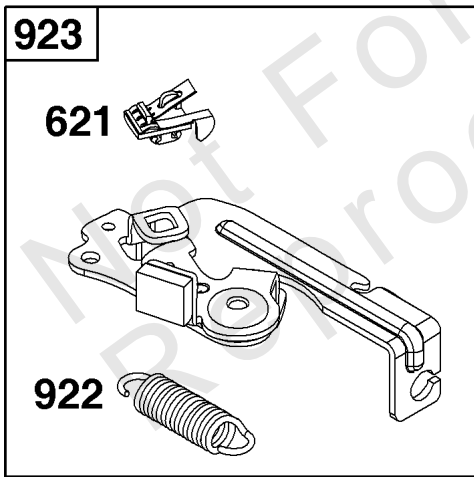

Not For Reproduction

Carburetor Group

REF NO	PART NO	QTY	DESCRIPTION
104	590558	1	PIN, Float Hinge
105	594581	1	VALVE, Float Needle
117	84002113	1	JET, Main
118	84002114	1	JET, Main -(High Altitude)
121	594636	1	KIT, Carburetor Overhaul -(Service Kits may include extra parts not specific to this engine.)
122	590549	1	SPACER, Carburetor
125	84002081	1	CARBURETOR
133	591120	1	FLOAT, Carburetor
137	594633	1	GASKET, Float Bowl
163	799580	1	GASKET, Air Cleaner -(Air Cleaner)
216	-----	1	LINK, Choke -(Part information located in Controls Group.)
217	590740	1	SPRING, Choke Return
493	593330	1	BRACKET, Mounting
623	799581	1	SEAL, O-Ring -(Carburetor Spacer)
724	697478	1	RETAINER, Seal
951	591104	1	LEVER, Choke
975	594632	1	BOWL, Float
1127	590554	2	SCREW -(Float Bowl to Carburetor Body)
1218	270344S	1	SEAL, O-Ring -(Carburetor)
1238	590562	2	SCREW -(Carburetor Spacer)

Controls Group

REF NO	PART NO	QTY	DESCRIPTION
188	793480	1	SCREW -(Control Bracket)
202	590517	1	LINK, Mechanical Governor
209	596552	1	SPRING, Governor
216	590547	1	LINK, Choke
222	596754	1	BRACKET, Control
227	590520	1	LEVER, Governor Control
268	691025	1	CASING, Control Wire
269	691026	1	WIRE, Control
270	691027	1	NUT -(Control Wire Casing)
271	691028	1	LEVER, Control
505	793515	1	NUT -(Governor Control Lever)
562	793514	1	BOLT -(Governor Lever)
621	692310	1	SWITCH, Stop
745	691146	1	SCREW -(Brake)
745A	690859	1	SCREW -(Brake)
922	692135	1	SPRING, Brake
923	691487	1	BRAKE

Crankshaft Group

REF NO	PART NO	QTY	DESCRIPTION
16	595024	1	CRANKSHAFT
24	222698S	1	KEY, Flywheel
25	594099	1	PISTON ASSEMBLY
26	594098	1	SET, Ring
27	691588	1	LOCK, Piston Pin
28	298909	1	PIN. Piston
29	594089	1	ROD, Connecting
32	691664	2	SCREW -(Connecting Rod)
46	594090	1	CAMSHAFT
598	592587	1	SHIM, End Play -(Crankshaft or Camshaft Bearing)
741	594105	1	GEAR, Timing