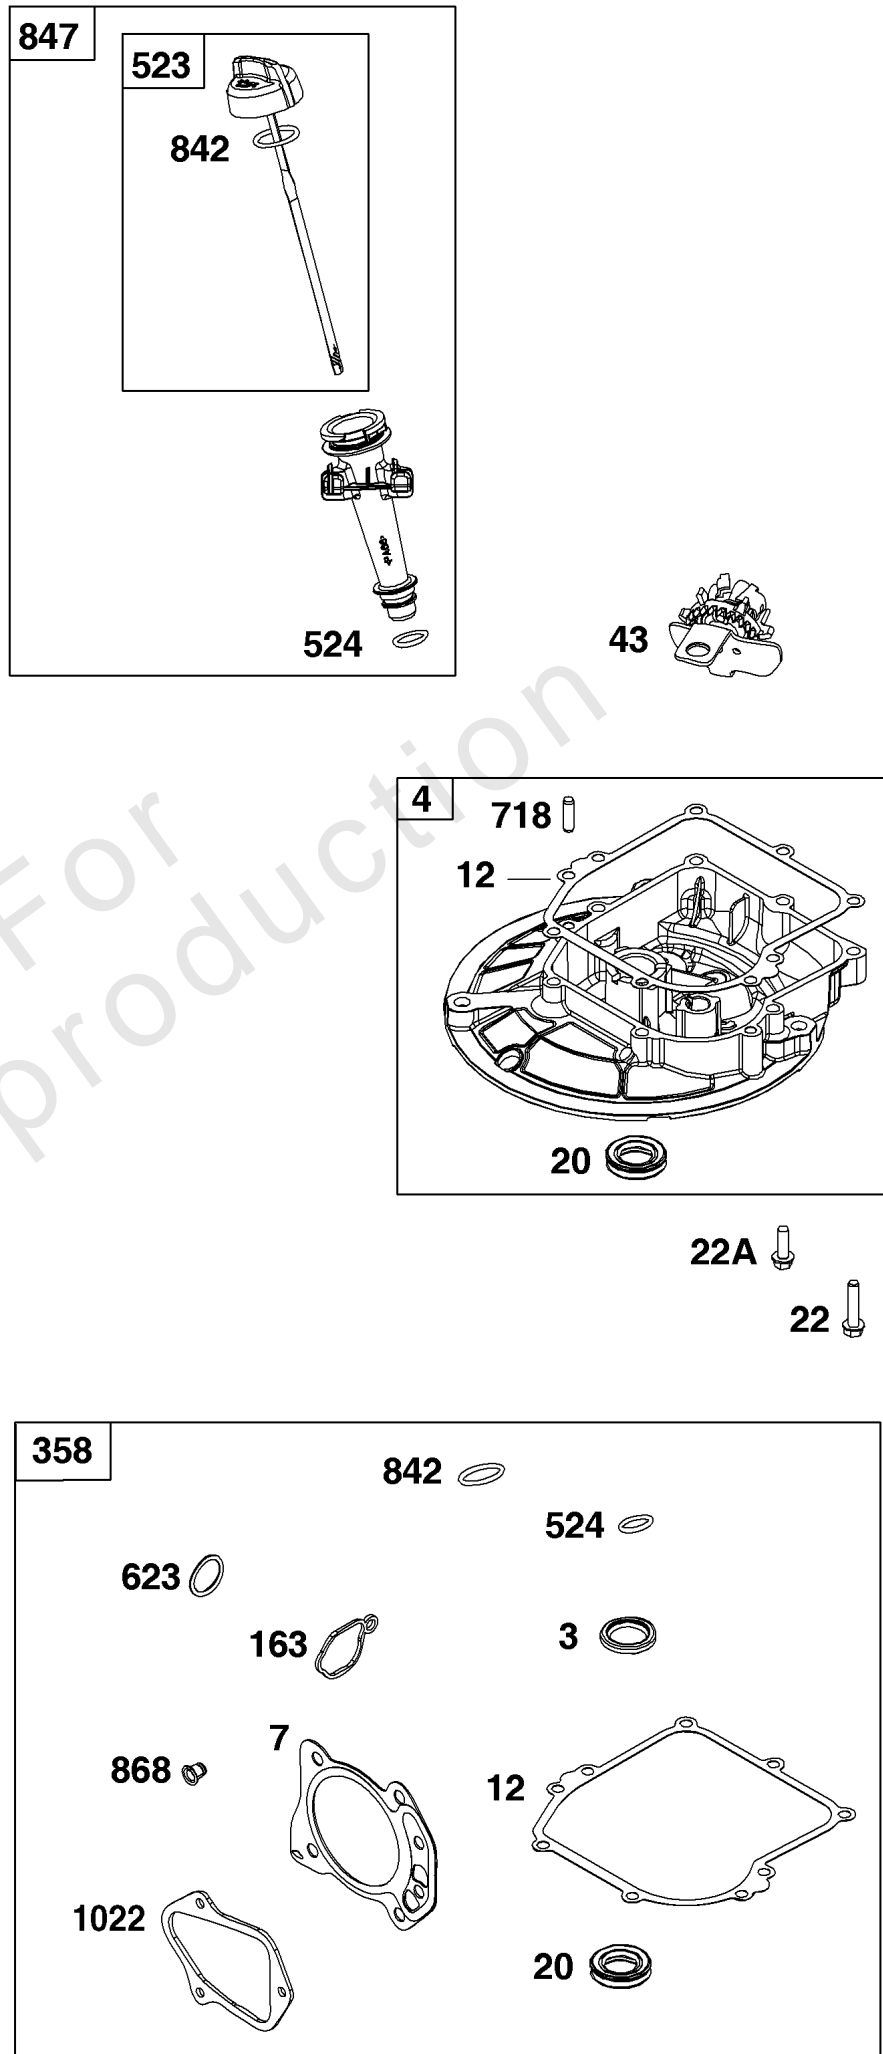

Not For Reproduction

Carburetor Group

REF NO	PART NO	QTY	DESCRIPTION
104	590558	1	PIN, Float Hinge
105	594581	1	VALVE, Float Needle
117	84002113	1	JET, Main
118	84002114	1	JET, Main -(High Altitude)
121	594636	1	KIT, Carburetor Overhaul -(Service Kits may include extra parts not specific to this engine.)
122	590549	1	SPACER, Carburetor
125	84002081	1	CARBURETOR
133	591120	1	FLOAT, Carburetor
137	594633	1	GASKET, Float Bowl
163	799580	1	GASKET, Air Cleaner -(Air Cleaner)
216	-----	1	LINK, Choke -(Part information located in Controls Group.)
217	590740	1	SPRING, Choke Return
493	593330	1	BRACKET, Mounting
623	799581	1	SEAL, O-Ring -(Carburetor Spacer)
724	697478	1	RETAINER, Seal
951	591104	1	LEVER, Choke
975	594632	1	BOWL, Float
1127	590554	2	SCREW -(Float Bowl to Carburetor Body)
1218	270344S	1	SEAL, O-Ring -(Carburetor)
1238	590562	2	SCREW -(Carburetor Spacer)

Controls Group

REF NO	PART NO	QTY	DESCRIPTION
188	793480	1	SCREW -(Control Bracket)
202	590517	1	LINK, Mechanical Governor
209	596552	1	SPRING, Governor
216	590547	1	LINK, Choke
222	596754	1	BRACKET, Control
227	590520	1	LEVER, Governor Control
268	691025	1	CASING, Control Wire
269	691026	1	WIRE, Control
270	691027	1	NUT -(Control Wire Casing)
271	691028	1	LEVER, Control
505	793515	1	NUT -(Governor Control Lever)
562	793514	1	BOLT -(Governor Lever)
621	692310	1	SWITCH, Stop
745	691146	1	SCREW -(Brake)
745A	690859	1	SCREW -(Brake)
922	692135	1	SPRING, Brake
923	691487	1	BRAKE

Crankshaft Group

REF NO	PART NO	QTY	DESCRIPTION
16	595024	1	CRANKSHAFT
24	222698S	1	KEY, Flywheel
25	594099	1	PISTON ASSEMBLY
26	594098	1	SET, Ring
27	691588	1	LOCK, Piston Pin
28	298909	1	PIN. Piston
29	594089	1	ROD, Connecting
32	691664	2	SCREW -(Connecting Rod)
46	594090	1	CAMSHAFT
598	592587	1	SHIM, End Play -(Crankshaft or Camshaft Bearing)
741	594105	1	GEAR, Timing