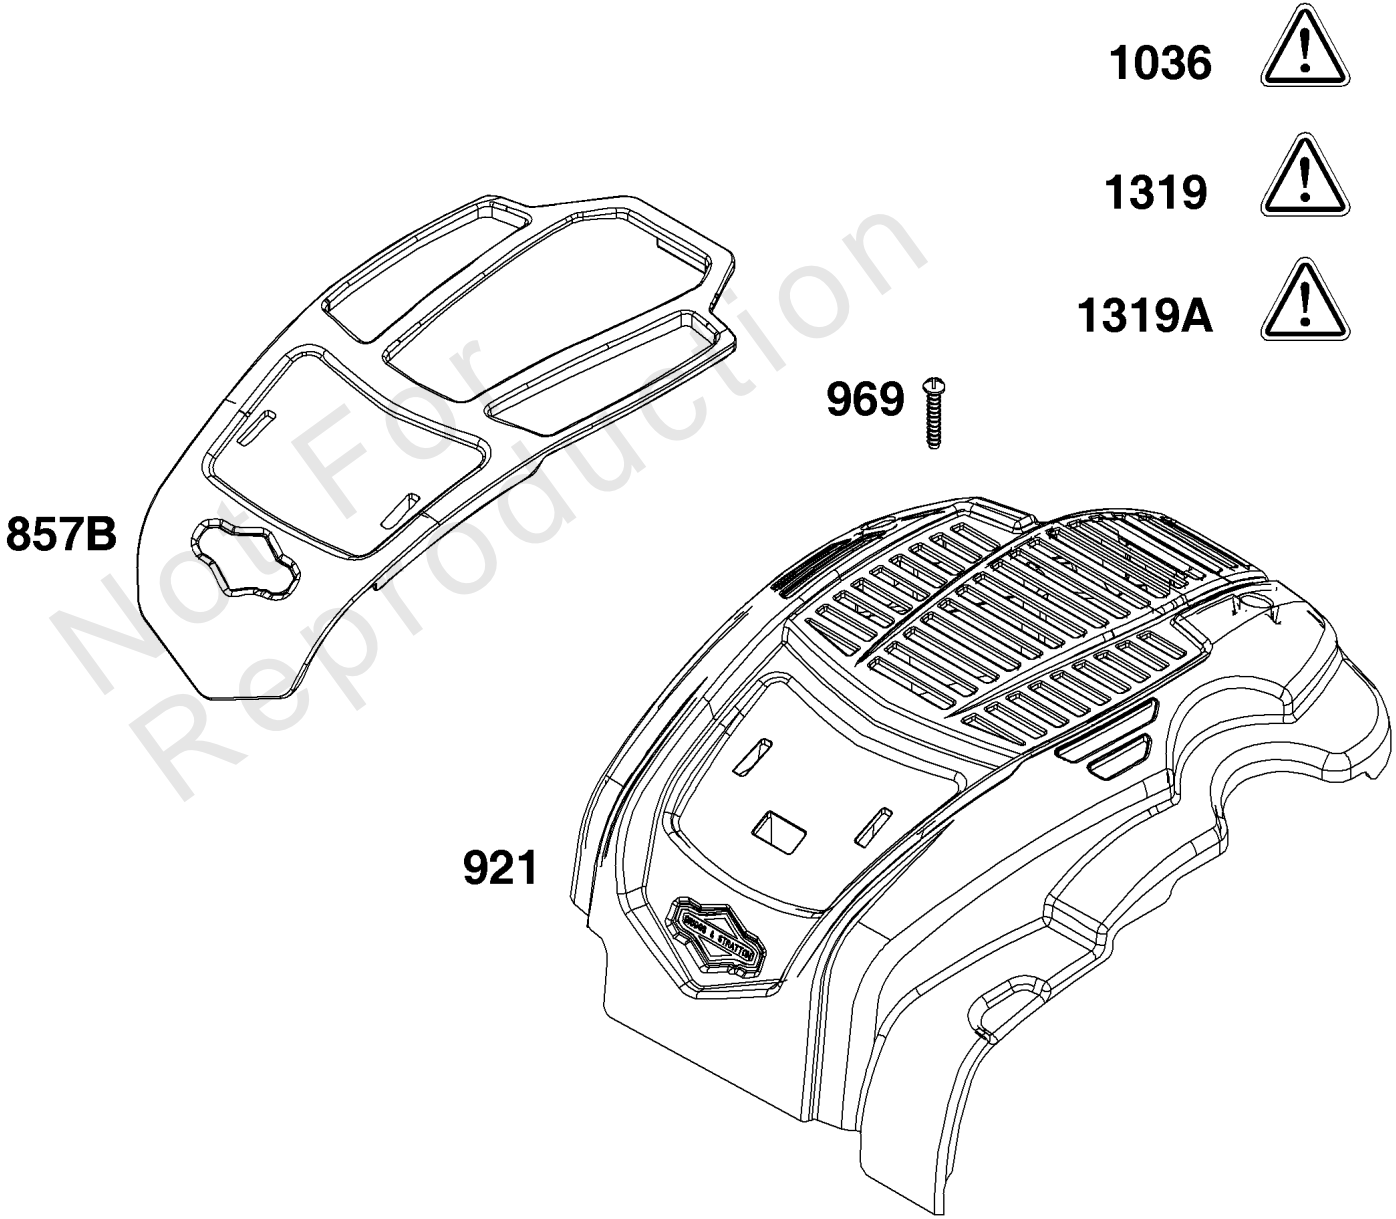

Air Cleaner Group

REF NO	PART NO	QTY	DESCRIPTION
11	596501	1	TUBE, Breather
318	793480	2	SCREW -(Mounting Bracket)
445	593260	1	FILTER, A/C Cartridge
875E	594574	1	BASE, Air Cleaner
968C	594575	1	COVER, Air Cleaner
971	590552	2	SCREW -(Air Cleaner Base to Carburetor/Throttle Body)

Not For Reproduction