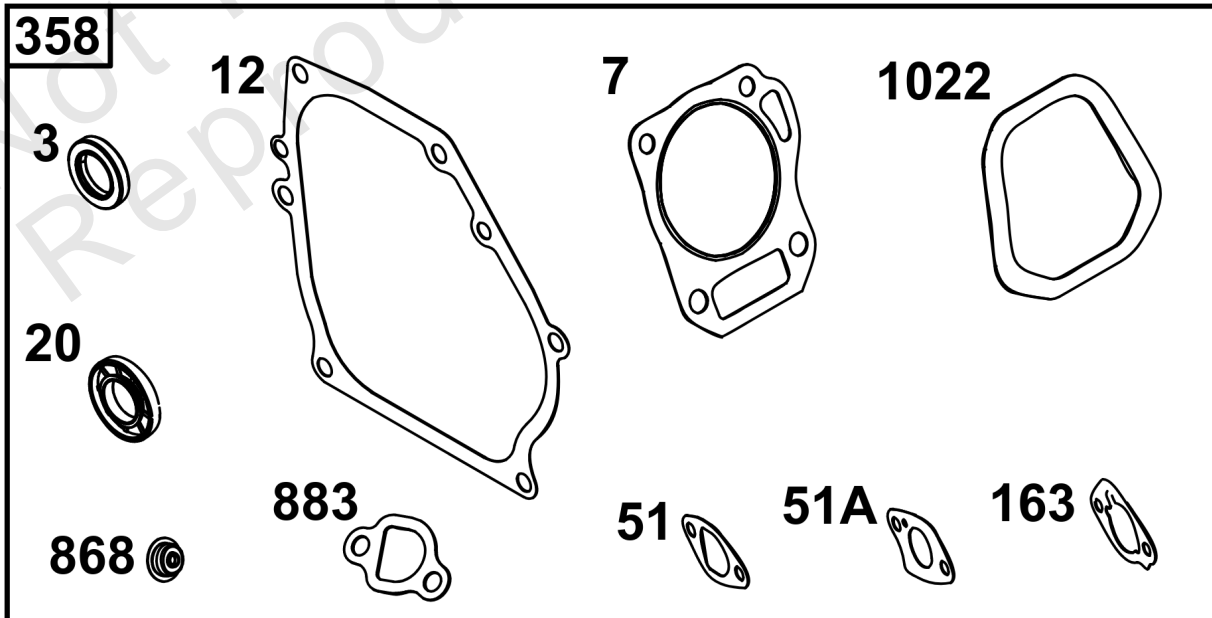

Crankcase Cover/Sump and Lubrication Group

REF NO	PART NO	QTY	DESCRIPTION
3	-----	1	SEAL, Oil -(Part information located in Cylinder Group.)
7	-----	1	GASKET, Cylinder Head -(Part information located in Cylinder Head Group.)
12	590608	1	GASKET, Crankcase
17	-----	1	BEARING, Ball -(Part information located in Cylinder Group.)
18	84002446	1	COVER, Crankcase
20	590712	1	SEAL, Oil -(PTO Side)
22	590714	6	SCREW -(Crankcase Cover/Sump)
51	-----	1	GASKET, Intake -(Part information located in Cylinder Head Group.)
51A	-----	1	GASKET, Intake -(Part information located in Cylinder Head Group.)
163	-----	1	GASKET, Air Cleaner -(Part information located in Carburetor Group.)
220	590677	1	WASHER -(Governor Gear)
220A	590675	1	WASHER -(Governor Gear)
221	590676	1	CUP, Governor
286	590702	1	MODULE, Oil Sensor
358	594951	1	GASKET SET, Engine -(Service Kits can include parts not for this engine.)
522	590716	2	PLUG, Dipstick/Fill
718A	590713	2	PIN, Locating
799	590703	2	SCREW -(Oil Sensor)
868	-----	1	SEAL, Valve -(Part information located in Cylinder Head Group.)
883	-----	1	GASKET, Exhaust -(Part information located in Exhaust Group.)
1022	-----	1	GASKET, Rocker Cover -(Part information located in Cylinder Head Group.)
1052	84004948	1	SENSOR, Oil
1305	590850	1	SCREW -(Oil Sensor Module)