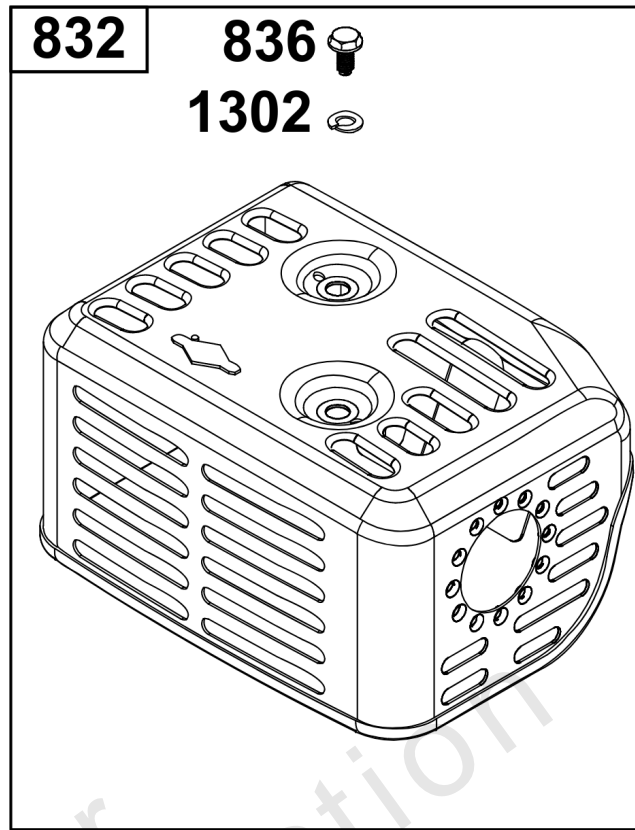

Cylinder Head Group

REF NO	PART NO	QTY	DESCRIPTION
5	84002435	1	HEAD, Cylinder
7	590606	1	GASKET, Cylinder Head
13	590639	4	SCREW -(Cylinder Head)
33	591448	1	VALVE, Exhaust
34	591447	1	VALVE, Intake
35	590650	1	SPRING, Valve -(Intake)
36	590650	1	SPRING, Valve -(Exhaust)
40	590654	2	RETAINER, Valve
45	590657	2	TAPPET, Valve
51	590612	1	GASKET, Intake
51A	590613	1	GASKET, Intake
155	592874	1	PLATE, Cylinder Head
163	-----	1	GASKET, Air Cleaner -(Part information located in Carburetor Group.)
238	590649	2	CAP, Valve
296	-----	2	STUD -(Part information located in Exhaust Group.)
337	491055S	1	PLUG, Spark
337	84007216	1	PLUG, Spark -(China Only)
383	590721	1	WRENCH, Spark Plug
718	-----	2	PIN, Locating -(Part information located in Cylinder Group.)
830	590653	2	STUD, Rocker Arm
868	590648	1	SEAL, Valve
883	-----	1	GASKET, Exhaust -(Part information located in Exhaust Group.)
914	590850	4	SCREW -(Rocker Cover)
1022	797194	1	GASKET, Rocker Cover
1023	592903	1	COVER, Rocker
1026	590658	2	ROD, Push
1029	590651	2	ARM, Rocker