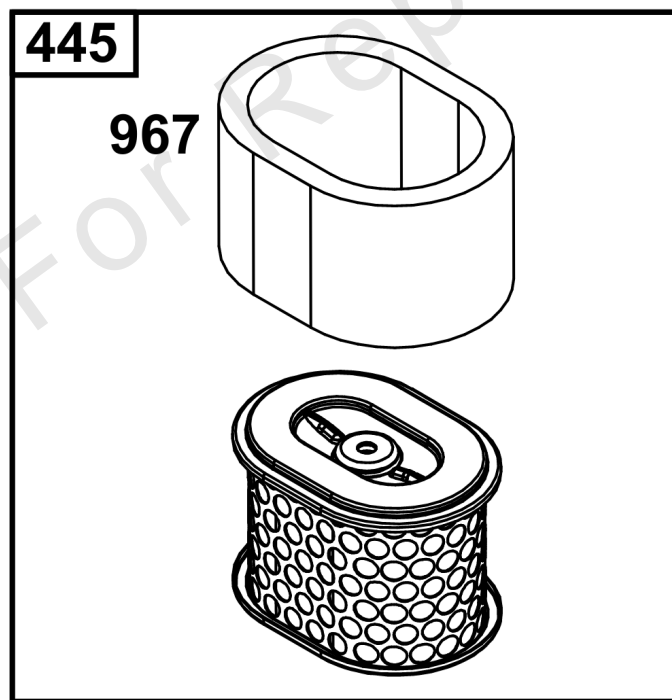

Parts Manual

Mfg. No: 106232-0022-H5

Model Components	Page
Air Cleaner Group.....	4
Blower Housing Group.....	6
Carburetor Group.....	8
Controls Group.....	10
Crankcase Cover/Sump and Lubrication Group.....	12
Crankshaft Group.....	14
Cylinder Group.....	16
Cylinder Head Group.....	18
Exhaust Group.....	20
Flywheel, Ignition, and Starter Group.....	22
Fuel Supply Group.....	24

Not For
Reproduction

Air Cleaner Group

REF NO	PART NO	QTY	DESCRIPTION
11	590698	1	TUBE, Breather
163	-----	1	GASKET, Air Cleaner -(Part information located in Carburetor Group.)
176	590695	1	SEAL, O-Ring -(Air Cleaner Base)
412	590697	1	NUT -(Air Cleaner Cover)
445	590601	1	FILTER, A/C Cartridge
467	691985	1	KNOB, Air Cleaner Cover
875	590693	1	BASE, Air Cleaner
967	590602	1	FILTER, Pre Cleaner
968	590694	1	COVER, Air Cleaner
971	590643	1	SCREW -(Air Cleaner Base to Carburetor/Throttle Body)

Not For Reproduction

Carburetor Group

REF NO	PART NO	QTY	DESCRIPTION
51	-----	1	GASKET, Intake -(Part information located in Cylinder Head Group.)
51A	-----	1	GASKET, Intake -(Part information located in Cylinder Head Group.)
53	590691	2	STUD -(Carburetor)
104	592486	1	PIN, Float Hinge
117	593414	1	JET, Main -(Standard)
118	593415	1	JET, Main -(High Altitude)
121	591770	1	KIT, Carburetor Overhaul -(Service Kits may include extra parts not specific to this engine.)
122	590615	1	SPACER, Carburetor
125	595649	1	CARBURETOR
163	590605	1	GASKET, Air Cleaner
254	592493	1	DRAIN, Carburetor Bowl
654	590692	2	NUT -(Carburetor)
951	590614	1	LEVER, Choke

Not For
Reproduction

Crankshaft Group

REF NO	PART NO	QTY	DESCRIPTION
16	590616		CRANKSHAFT
25	595076	1	PISTON ASSEMBLY
25	595229	1	PISTON ASSEMBLY -(.010" Oversize)
25	595230	1	PISTON ASSEMBLY -(.020" Oversize)
26	590661	1	SET, Ring
26	590742	1	SET, Ring -(.010" Oversize)
26	590744	1	SET, Ring -(.020" Oversize)
27	590664	2	LOCK, Piston Pin
28	590663	1	PIN, Piston
29	84002448	1	ROD, Connecting
46	590611	1	CAMSHAFT