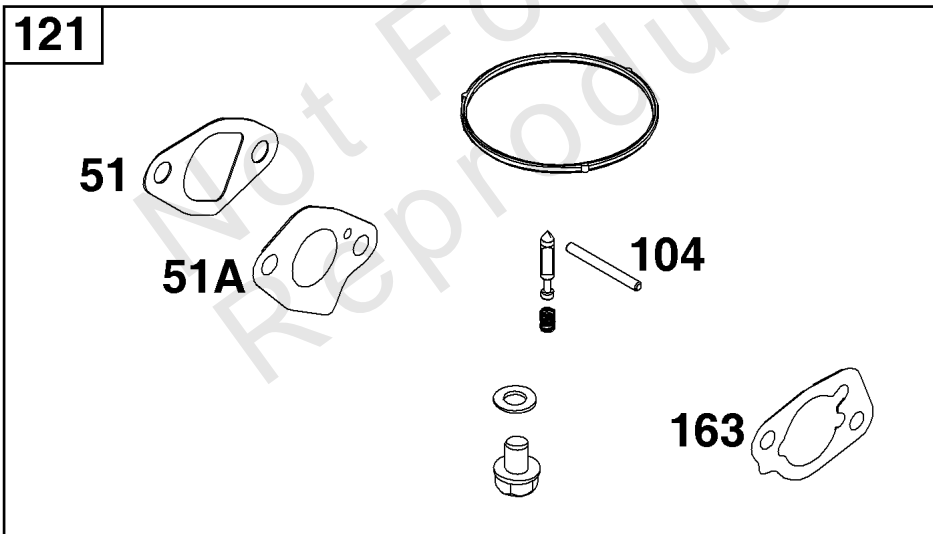

Not For
Reproduction

Air Cleaner Group

REF NO	PART NO	QTY	DESCRIPTION
11	590698	1	TUBE, Breather
163	-----	1	GASKET, Air Cleaner -(Part information located in Carburetor Group.)
176	590695	1	SEAL, O-Ring -(Air Cleaner Base)
412	590697	1	NUT -(Air Cleaner Cover)
445	590601	1	FILTER, A/C Cartridge
467	691985	1	KNOB, Air Cleaner Cover
875	590693	1	BASE, Air Cleaner
967	590602	1	FILTER, Pre Cleaner
968	590694	1	COVER, Air Cleaner
971	590643	1	SCREW -(Air Cleaner Base to Carburetor/Throttle Body)

Not For Reproduction

Carburetor Group

REF NO	PART NO	QTY	DESCRIPTION
51	-----	1	GASKET, Intake -(Part information located in Cylinder Head Group.)
51A	-----	1	GASKET, Intake -(Part information located in Cylinder Head Group.)
53	590691	2	STUD -(Carburetor)
104	592486	1	PIN, Float Hinge
117	593414	1	JET, Main -(Standard)
118	593415	1	JET, Main -(High Altitude)
121	591770	1	KIT, Carburetor Overhaul -(Service Kits may include extra parts not specific to this engine.)
122	590615	1	SPACER, Carburetor
125	595649	1	CARBURETOR
163	590605	1	GASKET, Air Cleaner
254	592493	1	DRAIN, Carburetor Bowl
654	590692	2	NUT -(Carburetor)
951	590614	1	LEVER, Choke

Not For
Reproduction

Crankshaft Group

REF NO	PART NO	QTY	DESCRIPTION
16	590616		CRANKSHAFT
25	595076	1	PISTON ASSEMBLY
25	595229	1	PISTON ASSEMBLY -(.010" Oversize)
25	595230	1	PISTON ASSEMBLY -(.020" Oversize)
26	590661	1	SET, Ring
26	590742	1	SET, Ring -(.010" Oversize)
26	590744	1	SET, Ring -(.020" Oversize)
27	590664	2	LOCK, Piston Pin
28	590663	1	PIN, Piston
29	84002448	1	ROD, Connecting
46	590611	1	CAMSHAFT