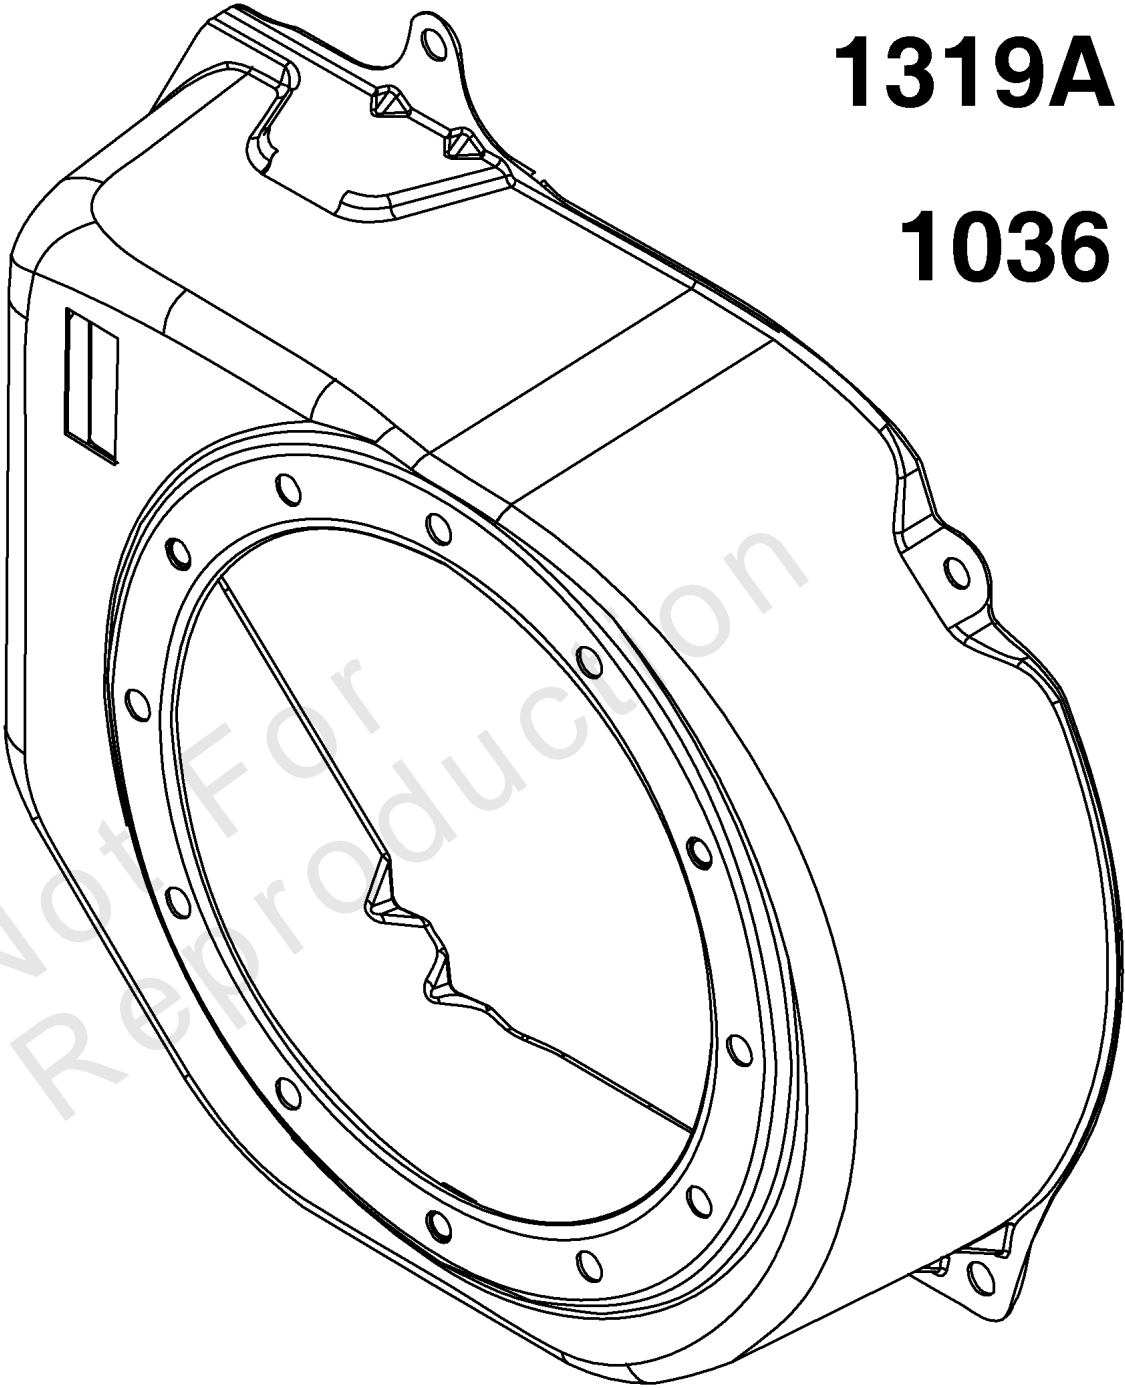

Air Cleaner Group

REF NO	PART NO	QTY	DESCRIPTION
11	590698	1	TUBE, Breather
163	-----	1	GASKET, Air Cleaner -(Part information located in Carburetor Group.)
176	590695	1	SEAL, O-Ring -(Air Cleaner Base)
412	590697	1	NUT -(Air Cleaner Cover)
445	590601	1	FILTER, A/C Cartridge
467	691985	1	KNOB, Air Cleaner Cover
875	590693	1	BASE, Air Cleaner
967	590602	1	FILTER, Pre Cleaner
968	590694	1	COVER, Air Cleaner
971	590643	1	SCREW -(Air Cleaner Base to Carburetor/Throttle Body)

Not For Reproduction

304

1319
1319A
1036

305

Not For
Reproduction