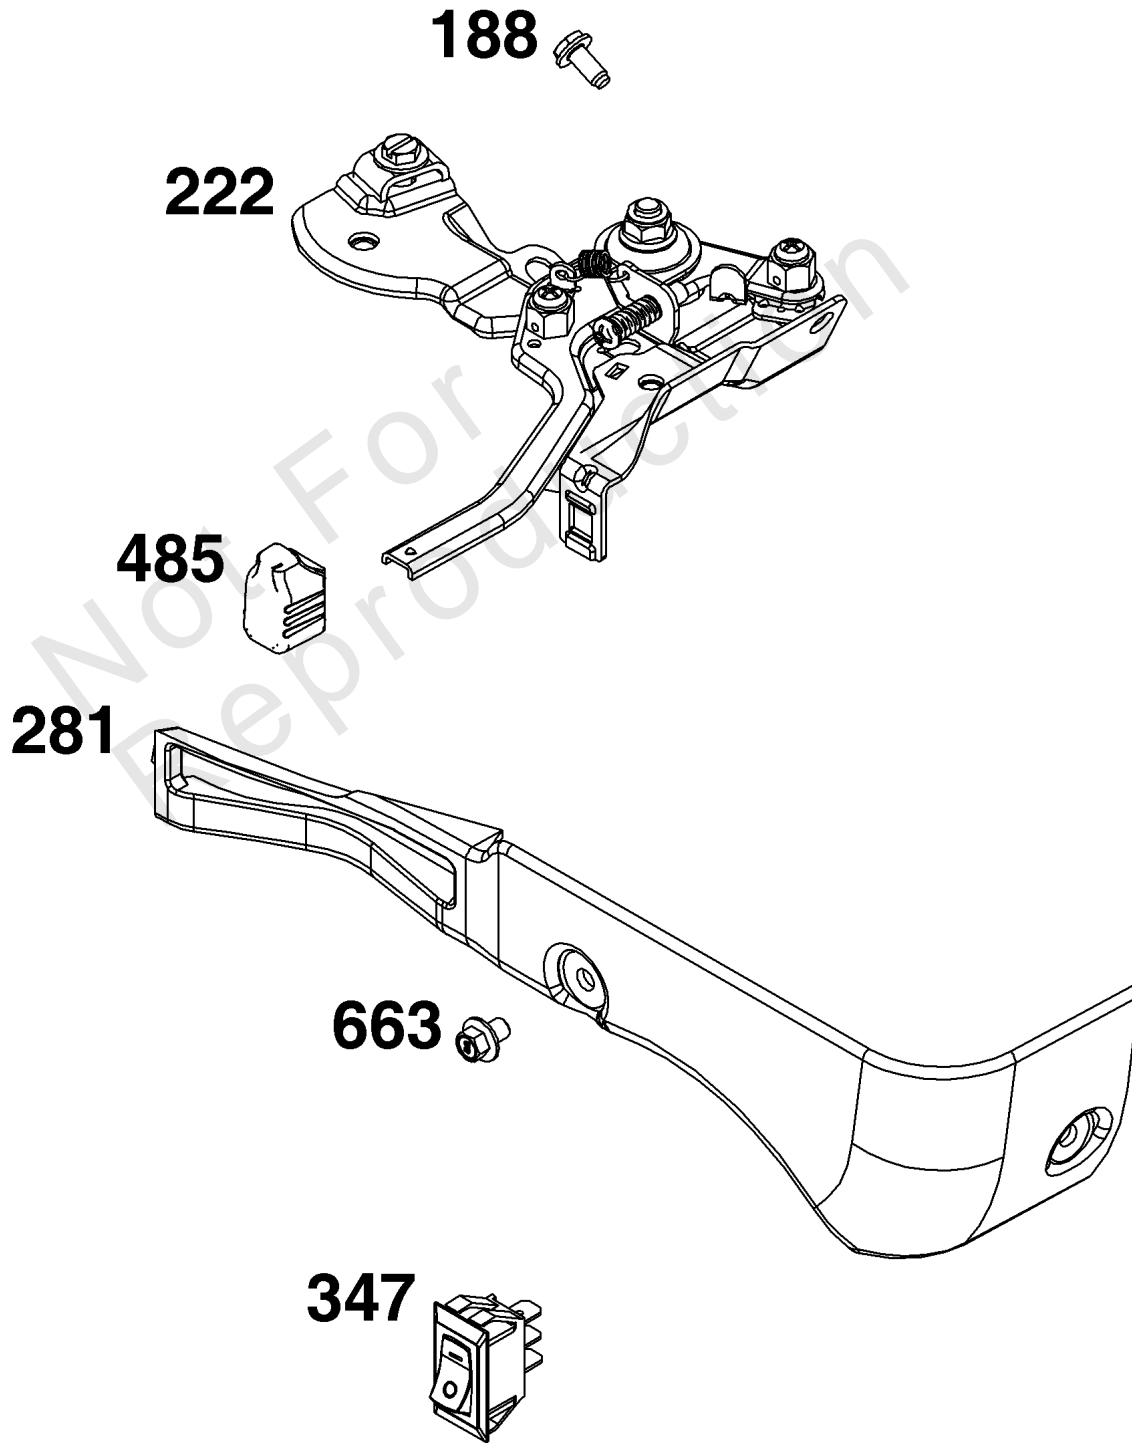

Not For
Reproduction

Air Cleaner Group

REF NO	PART NO	QTY	DESCRIPTION
11	590698	1	TUBE, Breather
163	-----	1	GASKET, Air Cleaner -(Part information located in Carburetor Group.)
176	590695	1	SEAL, O-Ring -(Air Cleaner Base)
412	590697	1	NUT -(Air Cleaner Cover)
445	590601	1	FILTER, A/C Cartridge
467	691985	1	KNOB, Air Cleaner Cover
875	590693	1	BASE, Air Cleaner
967	590602	1	FILTER, Pre Cleaner
968	590694	1	COVER, Air Cleaner
971	590643	1	SCREW -(Air Cleaner Base to Carburetor/Throttle Body)

Not For Reproduction

Carburetor Group

REF NO	PART NO	QTY	DESCRIPTION
51	-----	1	GASKET, Intake -(Part information located in Cylinder Head Group.)
51A	-----	1	GASKET, Intake -(Part information located in Cylinder Head Group.)
53	590691	2	STUD -(Carburetor)
104	592486	1	PIN, Float Hinge
117	593414	1	JET, Main -(Standard)
118	593415	1	JET, Main -(High Altitude)
121	591770	1	KIT, Carburetor Overhaul -(Service Kits may include extra parts not specific to this engine.)
122	590615	1	SPACER, Carburetor
125	595649	1	CARBURETOR
163	590605	1	GASKET, Air Cleaner
254	592493	1	DRAIN, Carburetor Bowl
654	590692	2	NUT -(Carburetor)
951	590614	1	LEVER, Choke

Controls Group

REF NO	PART NO	QTY	DESCRIPTION
188	590850	2	SCREW -(Control Bracket)
202	591438	1	LINK, Mechanical Governor
209	590625	1	SPRING, Governor
222	590705	1	BRACKET, Control
227	590660	1	LEVER, Governor Control
281	590707	1	PANEL, Control
347	697854	1	SWITCH, Rocker
485	797339	1	KNOB, Control
505	590641	1	NUT -(Governor Control Lever)
562	590640	1	BOLT -(Governor Control Lever)
663	590706	2	SCREW -(Control Panel)

Not For
Reproduction

Crankshaft Group

REF NO	PART NO	QTY	DESCRIPTION
16	590616		CRANKSHAFT
25	595076	1	PISTON ASSEMBLY
25	595229	1	PISTON ASSEMBLY -(.010" Oversize)
25	595230	1	PISTON ASSEMBLY -(.020" Oversize)
26	590661	1	SET, Ring
26	590742	1	SET, Ring -(.010" Oversize)
26	590744	1	SET, Ring -(.020" Oversize)
27	590664	2	LOCK, Piston Pin
28	590663	1	PIN, Piston
29	84002448	1	ROD, Connecting
46	590611	1	CAMSHAFT