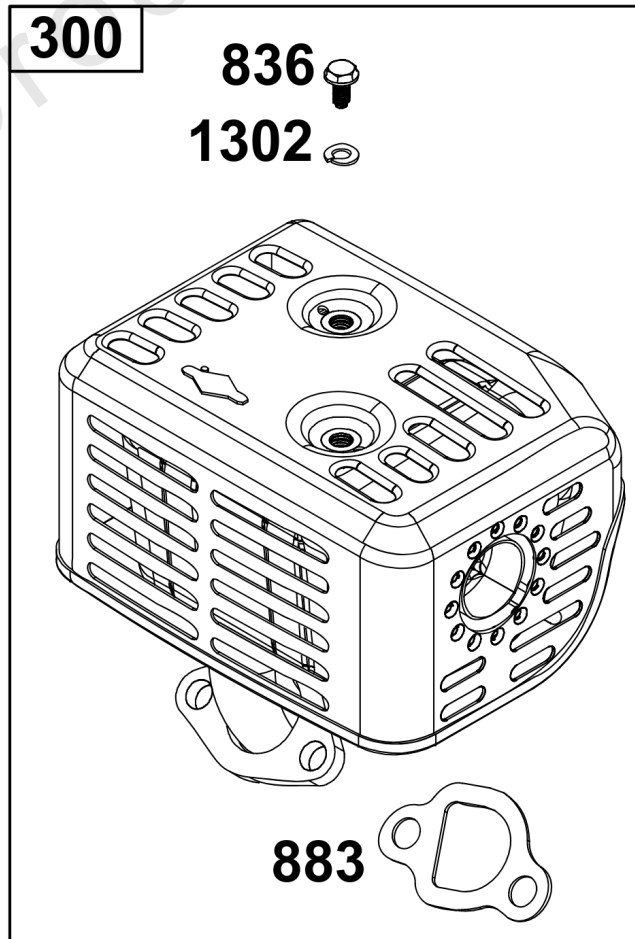

Cylinder Head Group

REF NO	PART NO	QTY	DESCRIPTION
5	84002435	1	HEAD, Cylinder
7	590606	1	GASKET, Cylinder Head
13	590639	4	SCREW -(Cylinder Head)
33	591448	1	VALVE, Exhaust
34	591447	1	VALVE, Intake
35	590650	1	SPRING, Valve -(Intake)
36	590650	1	SPRING, Valve -(Exhaust)
40	590654	2	RETAINER, Valve
45	590657	2	TAPPET, Valve
51	590612	1	GASKET, Intake
51A	590613	1	GASKET, Intake
155	592874	1	PLATE, Cylinder Head
163	-----	1	GASKET, Air Cleaner -(Part information located in Carburetor Group.)
238	590649	2	CAP, Valve
296	-----	2	STUD -(Part information located in Exhaust Group.)
337	491055S	1	PLUG, Spark
337	84007216	1	PLUG, Spark -(China Only)
383	590721	1	WRENCH, Spark Plug
718	-----	2	PIN, Locating -(Part information located in Cylinder Group.)
830	590653	2	STUD, Rocker Arm
868	590648	1	SEAL, Valve
883	-----	1	GASKET, Exhaust -(Part information located in Exhaust Group.)
914	590850	4	SCREW -(Rocker Cover)
1022	797194	1	GASKET, Rocker Cover
1023	592903	1	COVER, Rocker
1026	590658	2	ROD, Push
1029	590651	2	ARM, Rocker