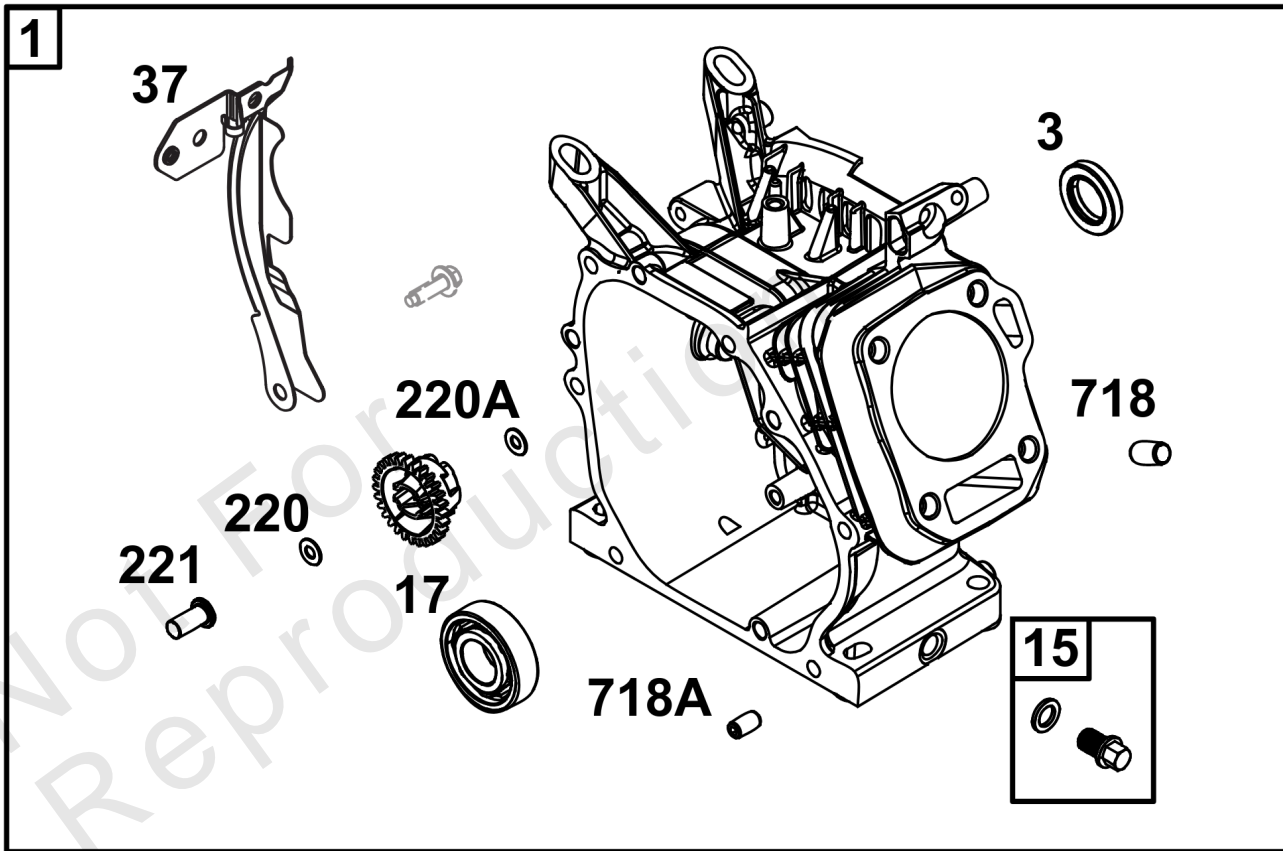

614

404

616

78

306

307

Cylinder Group

REF NO	PART NO	QTY	DESCRIPTION
1	84002091	1	CYLINDER ASSEMBLY
3	590712	1	SEAL, Oil -(Magneto Side)
15	590678	2	PLUG, Oil Drain
17	590715	1	BEARING, Ball -(Cylinder)
37	-----	1	GUARD, Flywheel -(Part information located in Flywheel/Ignition/Starter Group.)
78	-----	1	SCREW -(Part information located in Flywheel/Ignition/Starter Group.)
220	-----	1	WASHER -(Part information located in Crankcase Cover/Sump and Lubrication Group.)
220A	-----	1	WASHER -(Part information located in Crankcase Cover/Sump and Lubrication Group.)
221	-----	1	CUP, Governor -(Part information located in Crankcase Cover/Sump and Lubrication Group.)
306	590636	1	SHIELD, Cylinder
307	590683	2	SCREW -(Cylinder Shield)
404	590669	1	WASHER -(Governor Crank)
614	590670	1	PIN, Cotter
616	590668	1	CRANK, Governor
718	590637	2	PIN, Locating
718A	-----	2	PIN, Locating -(Part information located in Crankcase Cover/Sump and Lubrication Group.)