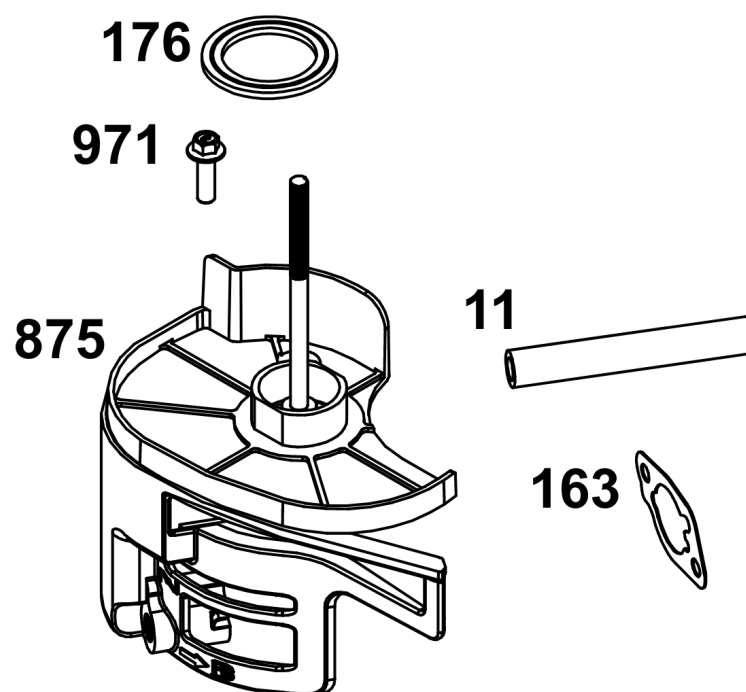

Not For
Reproduction

Air Cleaner Group

REF NO	PART NO	QTY	DESCRIPTION
11	590698	1	TUBE, Breather
163	-----	1	GASKET, Air Cleaner -(Part information located in Carburetor Group.)
176	590695	1	SEAL, O-Ring -(Air Cleaner Base)
412	590697	1	NUT -(Air Cleaner Cover)
445	590601	1	FILTER, A/C Cartridge
467	691985	1	KNOB, Air Cleaner Cover
875	590693	1	BASE, Air Cleaner
967	590602	1	FILTER, Pre Cleaner
968	590694	1	COVER, Air Cleaner
971	590643	1	SCREW -(Air Cleaner Base to Carburetor/Throttle Body)

Not For Reproduction

Carburetor Group

REF NO	PART NO	QTY	DESCRIPTION
51	-----	1	GASKET, Intake -(Part information located in Cylinder Head Group.)
51A	-----	1	GASKET, Intake -(Part information located in Cylinder Head Group.)
53	590691	2	STUD -(Carburetor)
104	592486	1	PIN, Float Hinge
117	593414	1	JET, Main -(Standard)
118	593415	1	JET, Main -(High Altitude)
121	591770	1	KIT, Carburetor Overhaul -(Service Kits may include extra parts not specific to this engine.)
122	590615	1	SPACER, Carburetor
125	595649	1	CARBURETOR
163	590605	1	GASKET, Air Cleaner
254	592493	1	DRAIN, Carburetor Bowl
654	590692	2	NUT -(Carburetor)
951	590614	1	LEVER, Choke

Controls Group

REF NO	PART NO	QTY	DESCRIPTION
188	590850	2	SCREW -(Control Bracket)
202	591438	1	LINK, Mechanical Governor
209	590625	1	SPRING, Governor
222	590705	1	BRACKET, Control
227	590660	1	LEVER, Governor Control
281	590707	1	PANEL, Control
347	697854	1	SWITCH, Rocker
485	797339	1	KNOB, Control
505	590641	1	NUT -(Governor Control Lever)
562	590640	1	BOLT -(Governor Control Lever)
663	590706	2	SCREW -(Control Panel)

Not For
Reproduction

Crankshaft Group

REF NO	PART NO	QTY	DESCRIPTION
16	590616		CRANKSHAFT
25	595076	1	PISTON ASSEMBLY
25	595229	1	PISTON ASSEMBLY -(.010" Oversize)
25	595230	1	PISTON ASSEMBLY -(.020" Oversize)
26	590661	1	SET, Ring
26	590742	1	SET, Ring -(.010" Oversize)
26	590744	1	SET, Ring -(.020" Oversize)
27	590664	2	LOCK, Piston Pin
28	590663	1	PIN, Piston
29	84002448	1	ROD, Connecting
46	590611	1	CAMSHAFT