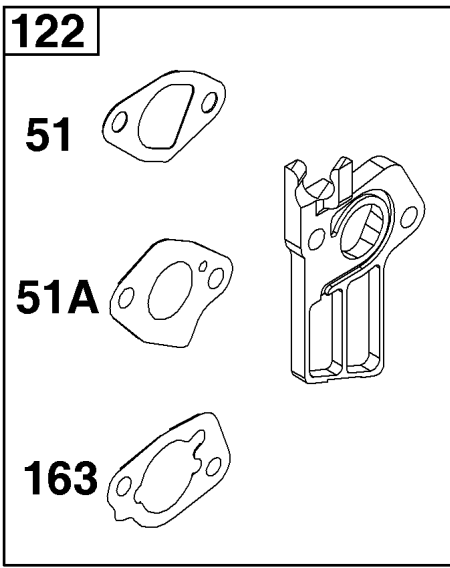

Not For Reproduction

304

1319 
1319A 
1036 

305 

Not For
Reproduction

Blower Housing Group

REF NO	PART NO	QTY	DESCRIPTION
304	590724	1	HOUSING, Blower
305	597078	4	SCREW -(Blower Housing)
1036	-----	1	LABEL, Emissions -(Available from a Briggs & Stratton Authorized Dealer)
1319	794467	1	LABEL, Warning -(REQUIRED When Replacing Parts With Warning Labels Affixed)
1319A	797669	1	LABEL, Warning -(REQUIRED When Replacing Parts With Warning Labels Affixed)

Not For Reproduction

Carburetor Group

REF NO	PART NO	QTY	DESCRIPTION
51	-----	1	GASKET, Intake -(Part information located in Cylinder Head Group.)
51A	-----	1	GASKET, Intake -(Part information located in Cylinder Head Group.)
53	590691	2	STUD -(Carburetor)
104	592486	1	PIN, Float Hinge
117	593414	1	JET, Main -(Standard)
118	593415	1	JET, Main -(High Altitude)
121	591770	1	KIT, Carburetor Overhaul -(Service Kits may include extra parts not specific to this engine.)
122	590615	1	SPACER, Carburetor
125	595649	1	CARBURETOR
163	590605	1	GASKET, Air Cleaner
254	592493	1	DRAIN, Carburetor Bowl
654	590692	2	NUT -(Carburetor)
951	590614	1	LEVER, Choke

Controls Group

REF NO	PART NO	QTY	DESCRIPTION
188	590850	2	SCREW -(Control Bracket)
202	591438	1	LINK, Mechanical Governor
209	590625	1	SPRING, Governor
222	590705	1	BRACKET, Control
227	590660	1	LEVER, Governor Control
281	590707	1	PANEL, Control
347	697854	1	SWITCH, Rocker
485	797339	1	KNOB, Control
505	590641	1	NUT -(Governor Control Lever)
562	590640	1	BOLT -(Governor Control Lever)
663	590706	2	SCREW -(Control Panel)

Not For
Reproduction

Crankshaft Group

REF NO	PART NO	QTY	DESCRIPTION
16	590616		CRANKSHAFT
25	595076	1	PISTON ASSEMBLY
25	595229	1	PISTON ASSEMBLY -(.010" Oversize)
25	595230	1	PISTON ASSEMBLY -(.020" Oversize)
26	590661	1	SET, Ring
26	590742	1	SET, Ring -(.010" Oversize)
26	590744	1	SET, Ring -(.020" Oversize)
27	590664	2	LOCK, Piston Pin
28	590663	1	PIN, Piston
29	84002448	1	ROD, Connecting
46	590611	1	CAMSHAFT