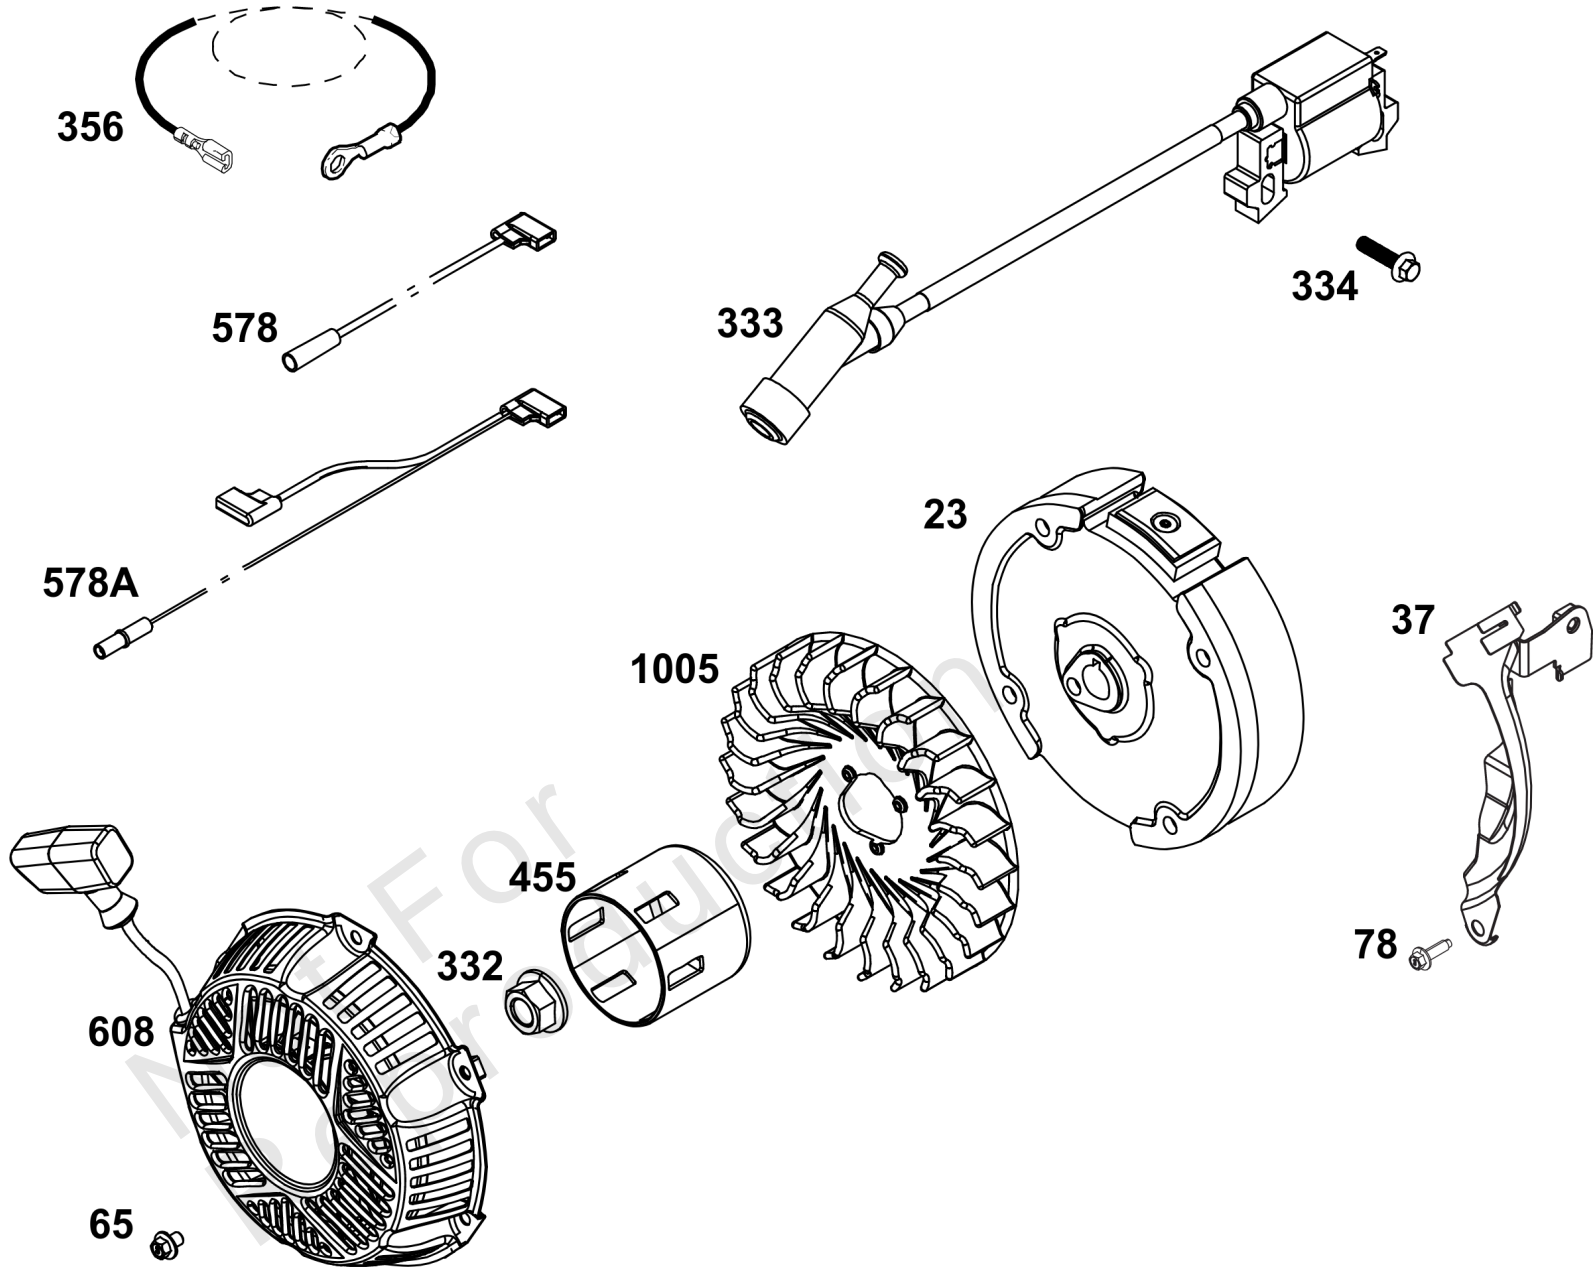

Exhaust Group

REF NO	PART NO	QTY	DESCRIPTION
296	590631	2	STUD -(Muffler)
300	590709	1	MUFFLER
832	590710	1	GUARD, Muffler
836	590711	4	SCREW -(Muffler Guard)
883	591156	1	GASKET, Exhaust
1177	590632	2	NUT -(Muffler)
1302	596668	2	WASHER -(Muffler Guard)
1449	590633	2	WASHER -(Muffler)

Not For Reproduction