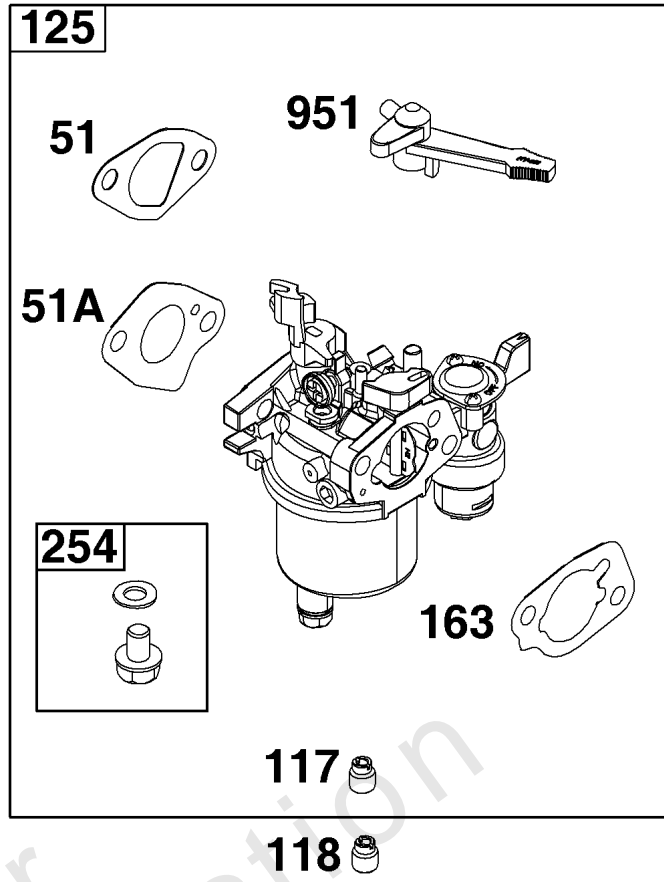

Not For
Reproduction

Air Cleaner Group

REF NO	PART NO	QTY	DESCRIPTION
11	590698	1	TUBE, Breather
163	-----	1	GASKET, Air Cleaner -(Part information located in Carburetor Group.)
176	590695	1	SEAL, O-Ring -(Air Cleaner Base)
412	590697	1	NUT -(Air Cleaner Cover)
445	590601	1	FILTER, A/C Cartridge
467	691985	1	KNOB, Air Cleaner Cover
875	590693	1	BASE, Air Cleaner
967	590602	1	FILTER, Pre Cleaner
968	590694	1	COVER, Air Cleaner
971	590643	1	SCREW -(Air Cleaner Base to Carburetor/Throttle Body)

Not For Reproduction

Carburetor Group

REF NO	PART NO	QTY	DESCRIPTION
51	-----	1	GASKET, Intake -(Part information located in Cylinder Head Group.)
51A	-----	1	GASKET, Intake -(Part information located in Cylinder Head Group.)
53	590691	2	STUD -(Carburetor)
104	592486	1	PIN, Float Hinge
117	593414	1	JET, Main -(Standard)
118	593415	1	JET, Main -(High Altitude)
121	591770	1	KIT, Carburetor Overhaul -(Service Kits may include extra parts not specific to this engine.)
122	590615	1	SPACER, Carburetor
125	595649	1	CARBURETOR
163	590605	1	GASKET, Air Cleaner
254	592493	1	DRAIN, Carburetor Bowl
654	590692	2	NUT -(Carburetor)
951	590614	1	LEVER, Choke

Controls Group

REF NO	PART NO	QTY	DESCRIPTION
188	590850	2	SCREW -(Control Bracket)
202	591438	1	LINK, Mechanical Governor
209	590625	1	SPRING, Governor
222	590705	1	BRACKET, Control
227	590660	1	LEVER, Governor Control
281	590707	1	PANEL, Control
347	697854	1	SWITCH, Rocker
485	797339	1	KNOB, Control
505	590641	1	NUT -(Governor Control Lever)
562	590640	1	BOLT -(Governor Control Lever)
663	590706	2	SCREW -(Control Panel)

Not For
Reproduction

Crankshaft Group

REF NO	PART NO	QTY	DESCRIPTION
16	590616		CRANKSHAFT
25	595076	1	PISTON ASSEMBLY
25	595229	1	PISTON ASSEMBLY -(.010" Oversize)
25	595230	1	PISTON ASSEMBLY -(.020" Oversize)
26	590661	1	SET, Ring
26	590742	1	SET, Ring -(.010" Oversize)
26	590744	1	SET, Ring -(.020" Oversize)
27	590664	2	LOCK, Piston Pin
28	590663	1	PIN, Piston
29	84002448	1	ROD, Connecting
46	590611	1	CAMSHAFT