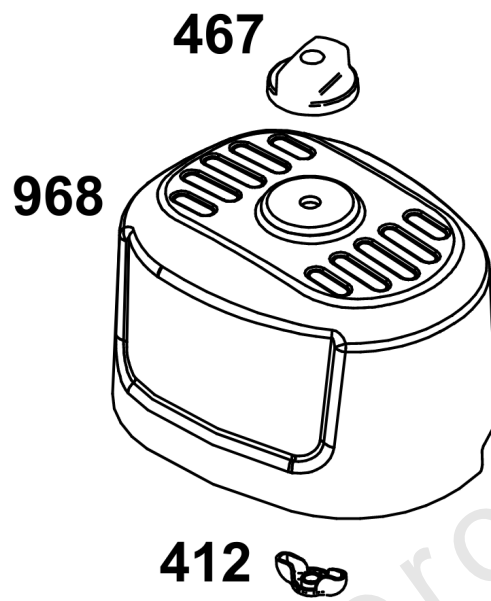

Parts Manual

Mfg. No: 106232-0022-H5

Model Components	Page
Air Cleaner Group.....	4
Blower Housing Group.....	6
Carburetor Group.....	8
Controls Group.....	10
Crankcase Cover/Sump and Lubrication Group.....	12
Crankshaft Group.....	14
Cylinder Group.....	16
Cylinder Head Group.....	18
Exhaust Group.....	20
Flywheel, Ignition, and Starter Group.....	22
Fuel Supply Group.....	24

Not For
Reproduction

Air Cleaner Group

REF NO	PART NO	QTY	DESCRIPTION
11	590698	1	TUBE, Breather
163	-----	1	GASKET, Air Cleaner -(Part information located in Carburetor Group.)
176	590695	1	SEAL, O-Ring -(Air Cleaner Base)
412	590697	1	NUT -(Air Cleaner Cover)
445	590601	1	FILTER, A/C Cartridge
467	691985	1	KNOB, Air Cleaner Cover
875	590693	1	BASE, Air Cleaner
967	590602	1	FILTER, Pre Cleaner
968	590694	1	COVER, Air Cleaner
971	590643	1	SCREW -(Air Cleaner Base to Carburetor/Throttle Body)

Not For Reproduction

304

1319 
1319A 
1036 

305 

Not For
Reproduction

Blower Housing Group

REF NO	PART NO	QTY	DESCRIPTION
304	590724	1	HOUSING, Blower
305	597078	4	SCREW -(Blower Housing)
1036	-----	1	LABEL, Emissions -(Available from a Briggs & Stratton Authorized Dealer)
1319	794467	1	LABEL, Warning -(REQUIRED When Replacing Parts With Warning Labels Affixed)
1319A	797669	1	LABEL, Warning -(REQUIRED When Replacing Parts With Warning Labels Affixed)

Not For Reproduction

Carburetor Group

REF NO	PART NO	QTY	DESCRIPTION
51	-----	1	GASKET, Intake -(Part information located in Cylinder Head Group.)
51A	-----	1	GASKET, Intake -(Part information located in Cylinder Head Group.)
53	590691	2	STUD -(Carburetor)
104	592486	1	PIN, Float Hinge
117	593414	1	JET, Main -(Standard)
118	593415	1	JET, Main -(High Altitude)
121	591770	1	KIT, Carburetor Overhaul -(Service Kits may include extra parts not specific to this engine.)
122	590615	1	SPACER, Carburetor
125	595649	1	CARBURETOR
163	590605	1	GASKET, Air Cleaner
254	592493	1	DRAIN, Carburetor Bowl
654	590692	2	NUT -(Carburetor)
951	590614	1	LEVER, Choke