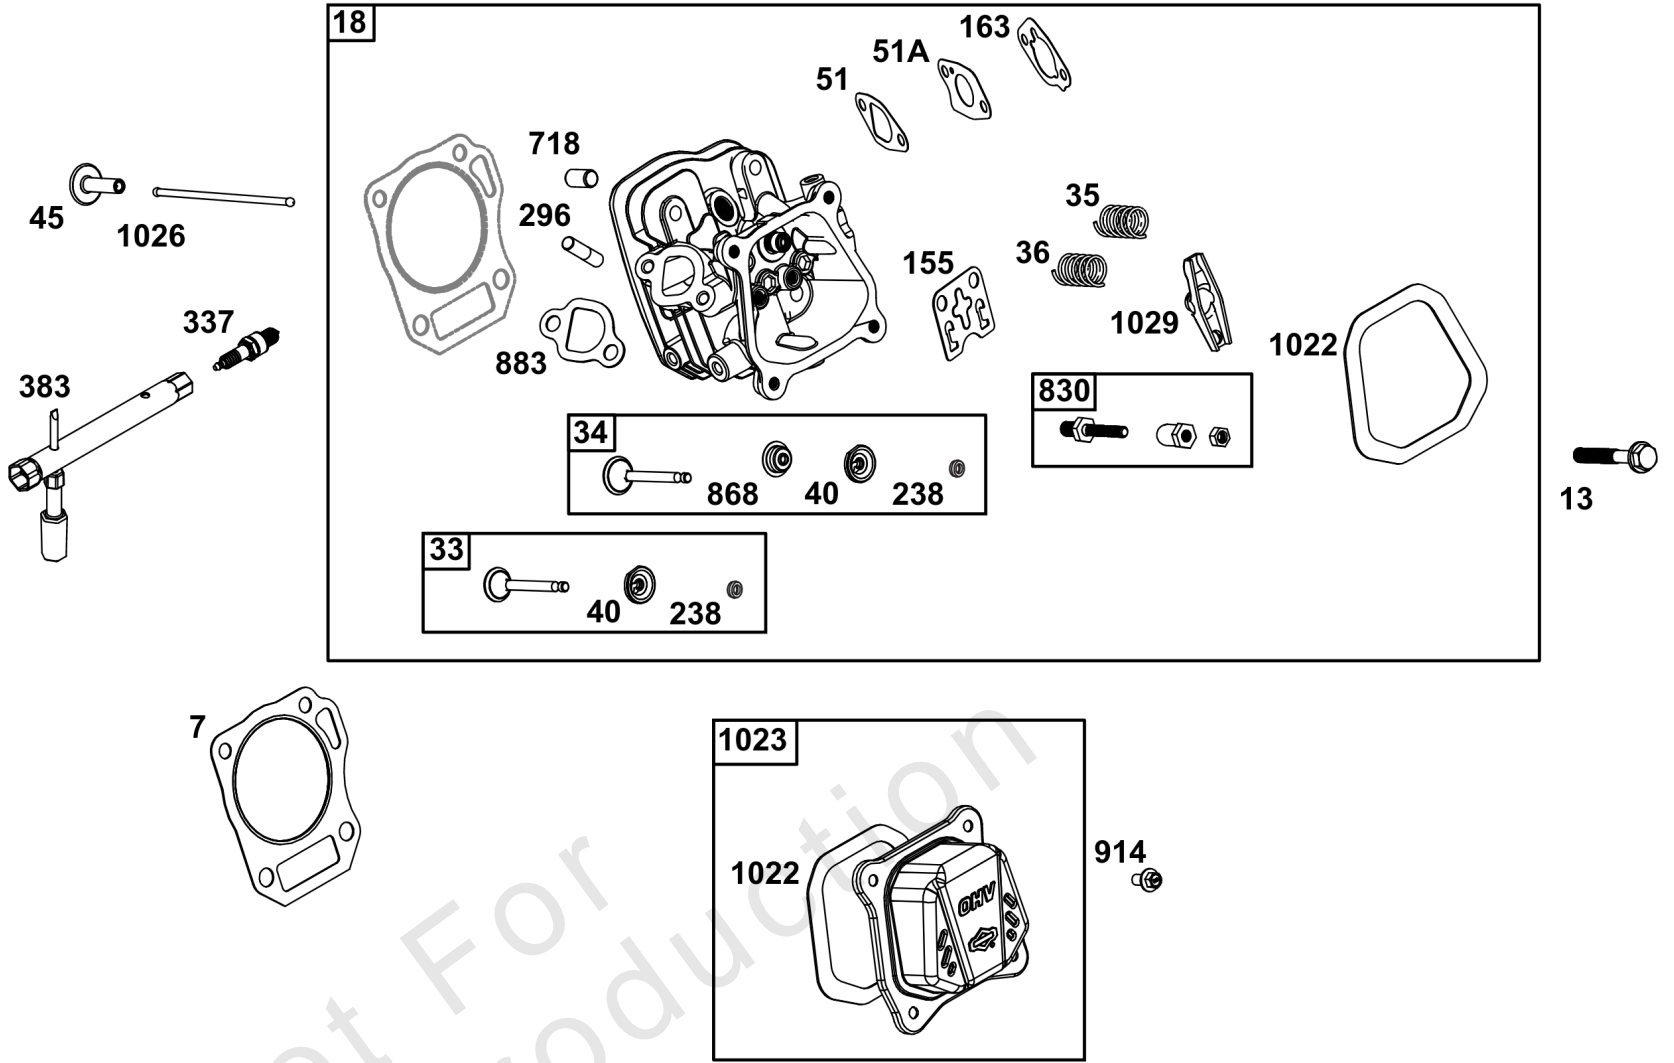

Not For
Reproduction

Crankshaft Group

REF NO	PART NO	QTY	DESCRIPTION
16	590616		CRANKSHAFT
25	595076	1	PISTON ASSEMBLY
25	595229	1	PISTON ASSEMBLY -(.010" Oversize)
25	595230	1	PISTON ASSEMBLY -(.020" Oversize)
26	590661	1	SET, Ring
26	590742	1	SET, Ring -(.010" Oversize)
26	590744	1	SET, Ring -(.020" Oversize)
27	590664	2	LOCK, Piston Pin
28	590663	1	PIN, Piston
29	84002448	1	ROD, Connecting
46	590611	1	CAMSHAFT

REF NO	PART NO	QTY	DESCRIPTION
1	84002091	1	CYLINDER ASSEMBLY
3	590712	1	SEAL, Oil -(Magneto Side)
15	590678	2	PLUG, Oil Drain
17	590715	1	BEARING, Ball -(Cylinder)
37	-----	1	GUARD, Flywheel -(Part information located in Flywheel/Ignition/Starter Group.)
78	-----	1	SCREW -(Part information located in Flywheel/Ignition/Starter Group.)
220	-----	1	WASHER -(Part information located in Crankcase Cover/Sump and Lubrication Group.)
220A	-----	1	WASHER -(Part information located in Crankcase Cover/Sump and Lubrication Group.)
221	-----	1	CUP, Governor -(Part information located in Crankcase Cover/Sump and Lubrication Group.)
306	590636	1	SHIELD, Cylinder
307	590683	2	SCREW -(Cylinder Shield)
404	590669	1	WASHER -(Governor Crank)
614	590670	1	PIN, Cotter
616	590668	1	CRANK, Governor
718	590637	2	PIN, Locating
718A	-----	2	PIN, Locating -(Part information located in Crankcase Cover/Sump and Lubrication Group.)