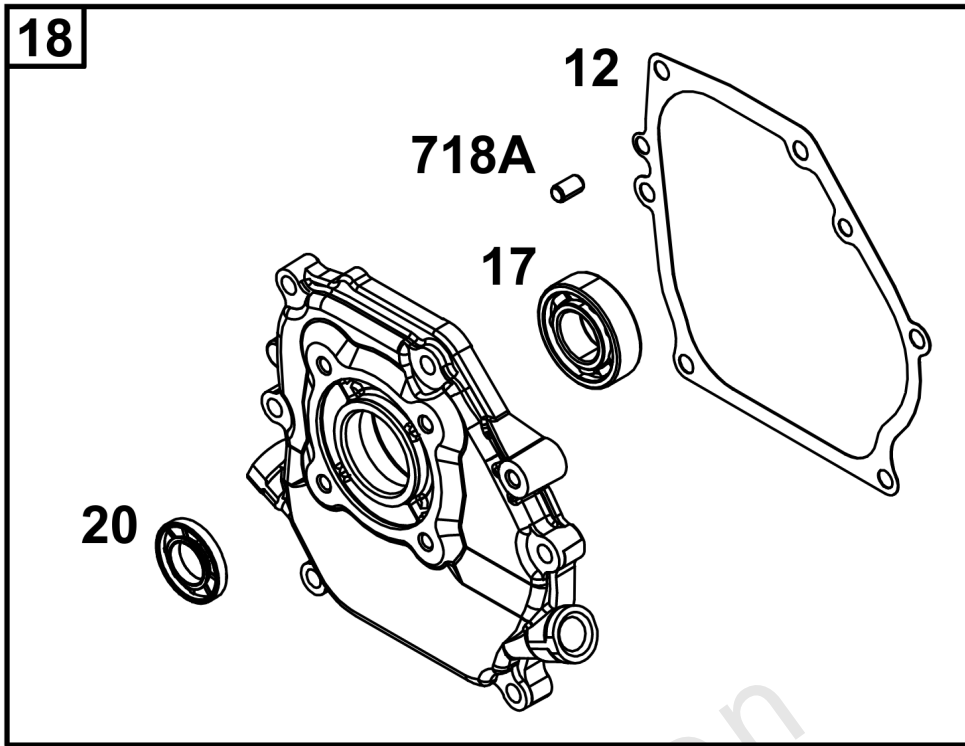

Crankcase Cover/Sump and Lubrication Group

REF NO	PART NO	QTY	DESCRIPTION
3	-----	1	SEAL, Oil -(Part information located in Cylinder Group.)
7	-----	1	GASKET, Cylinder Head -(Part information located in Cylinder Head Group.)
12	590608	1	GASKET, Crankcase
17	-----	1	BEARING, Ball -(Part information located in Cylinder Group.)
18	84002446	1	COVER, Crankcase
20	590712	1	SEAL, Oil -(PTO Side)
22	590714	6	SCREW -(Crankcase Cover/Sump)
51	-----	1	GASKET, Intake -(Part information located in Cylinder Head Group.)
51A	-----	1	GASKET, Intake -(Part information located in Cylinder Head Group.)
163	-----	1	GASKET, Air Cleaner -(Part information located in Carburetor Group.)
220	590677	1	WASHER -(Governor Gear)
220A	590675	1	WASHER -(Governor Gear)
221	590676	1	CUP, Governor
286	590702	1	MODULE, Oil Sensor
358	594951	1	GASKET SET, Engine -(Service Kits can include parts not for this engine.)
522	590716	2	PLUG, Dipstick/Fill
718A	590713	2	PIN, Locating
799	590703	2	SCREW -(Oil Sensor)
868	-----	1	SEAL, Valve -(Part information located in Cylinder Head Group.)
883	-----	1	GASKET, Exhaust -(Part information located in Exhaust Group.)
1022	-----	1	GASKET, Rocker Cover -(Part information located in Cylinder Head Group.)
1052	84004948	1	SENSOR, Oil
1305	590850	1	SCREW -(Oil Sensor Module)