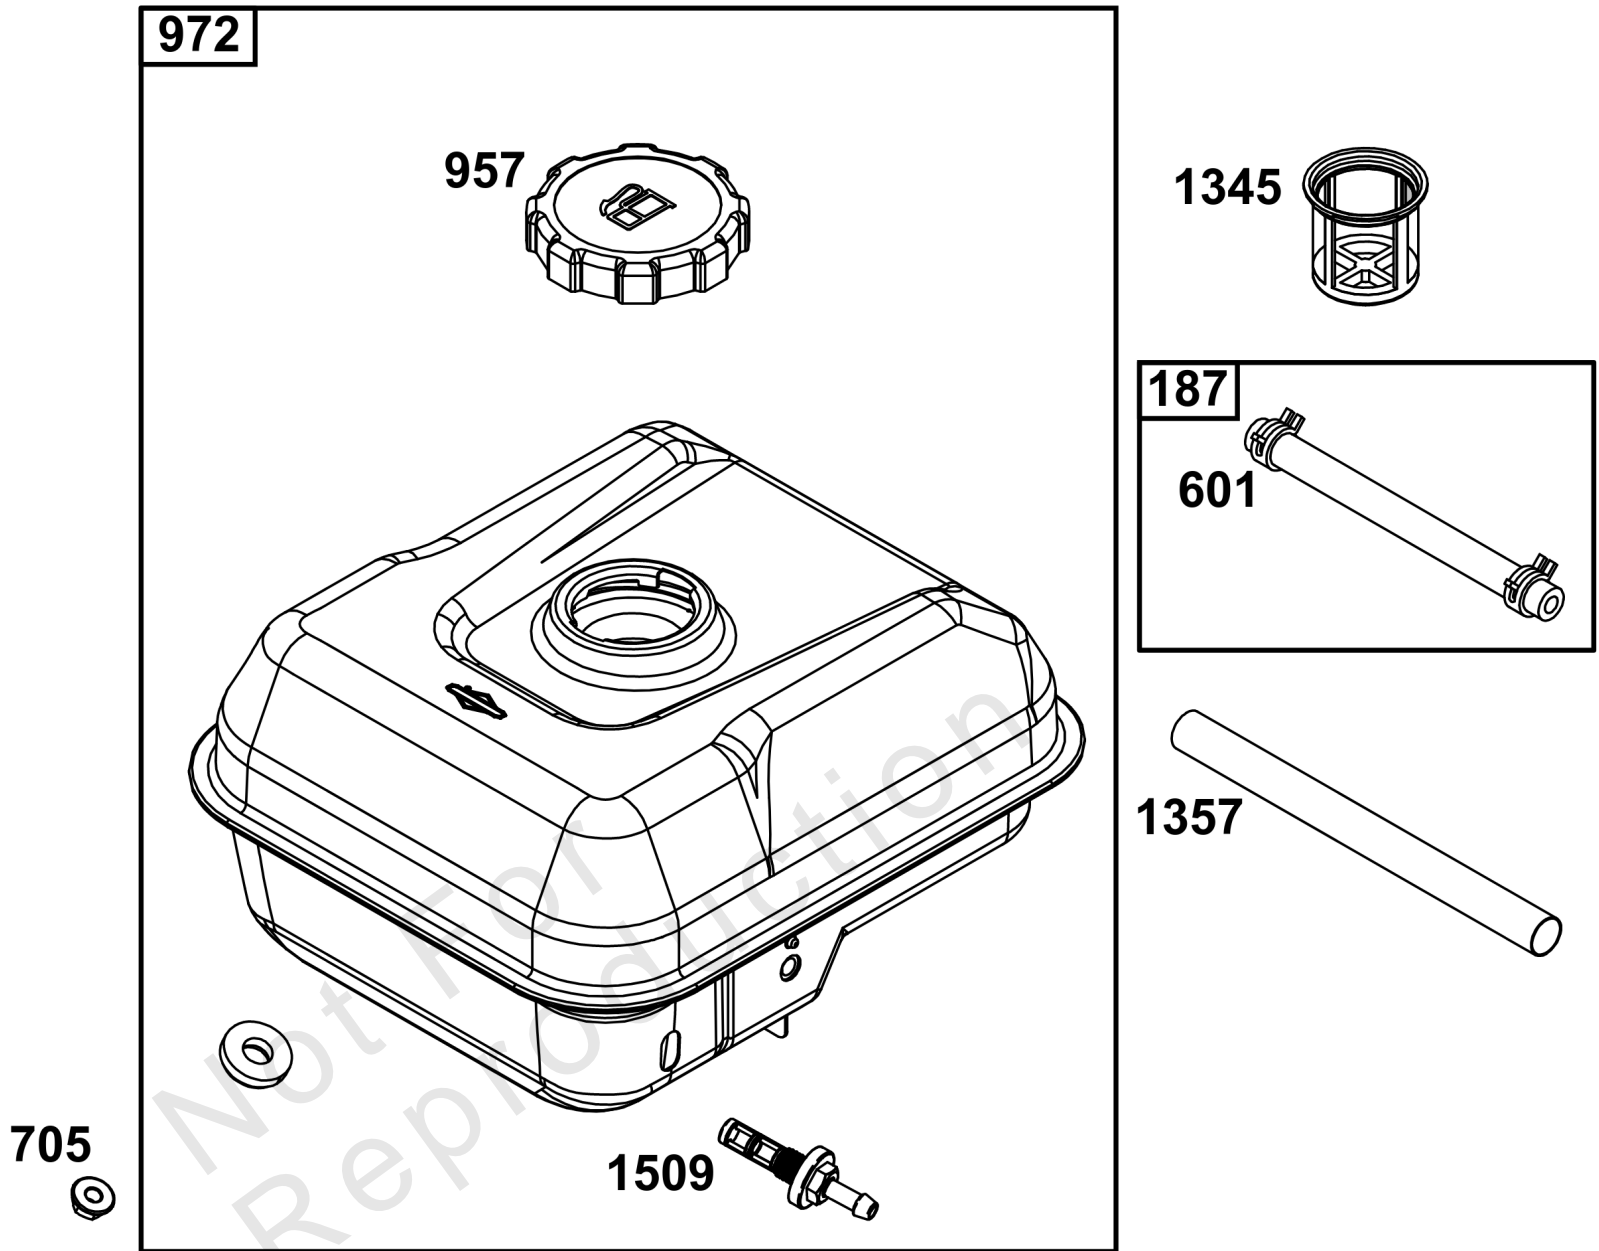

Flywheel, Ignition, and Starter Group

REF NO	PART NO	QTY	DESCRIPTION
23	595228	1	FLYWHEEL
37	595436	1	GUARD, Flywheel
65	590683	3	SCREW -(Rewind Starter)
78	590643	1	SCREW -(Flywheel Guard)
332	590635	1	NUT -(Flywheel)
333	590603	1	ARMATURE, Magneto
334	590644	2	SCREW -(Magneto Armature)
356	695630	1	WIRE, Stop
455	590682	1	CUP, Flywheel
578	590690	1	WIRE ASSEMBLY
578A	590689	1	WIRE ASSEMBLY
608	590726	1	STARTER, Rewind
1005	590679	1	FAN, Flywheel

Not For Reproduction