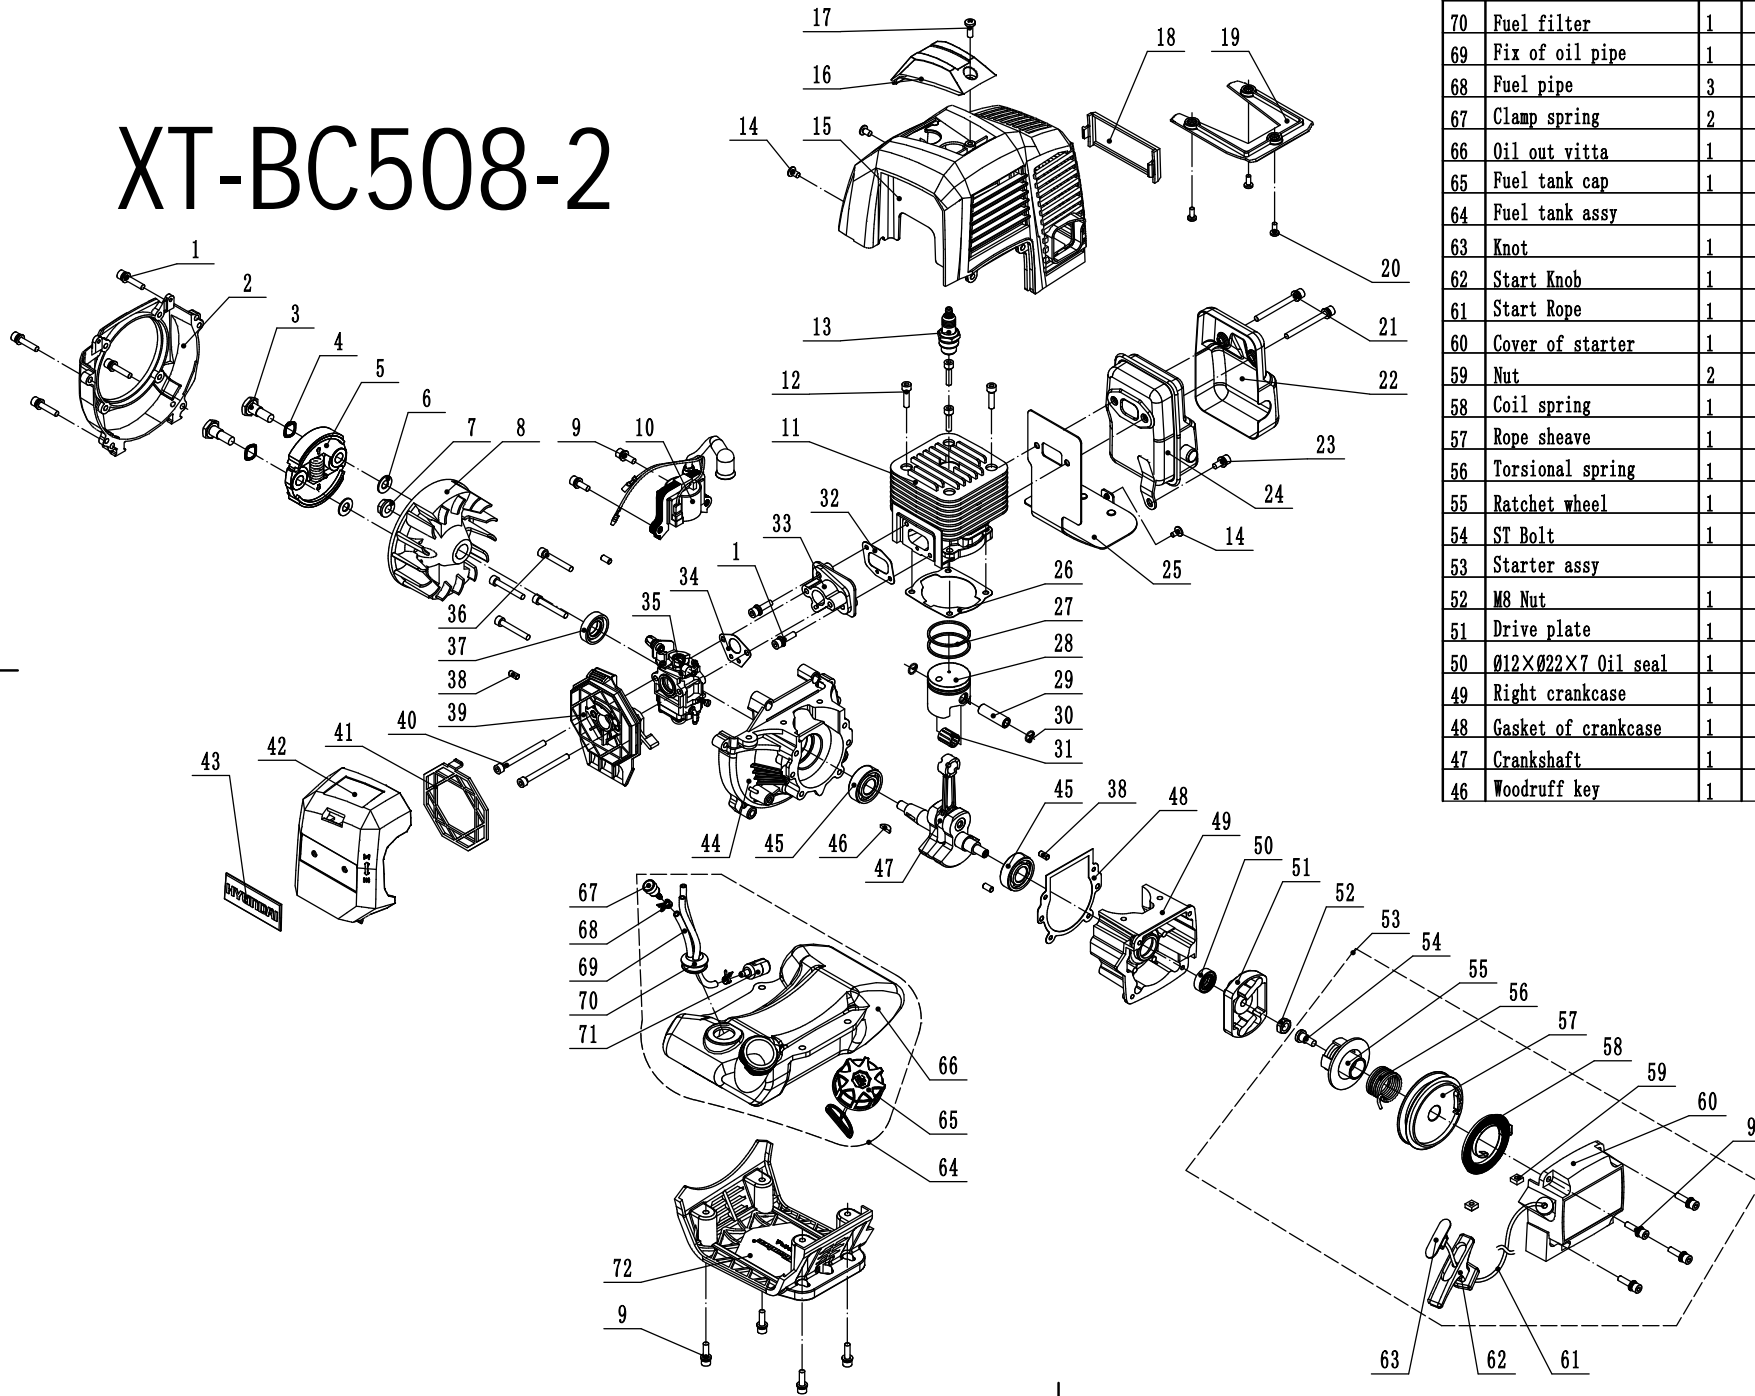

# XT-BC508-2

72	Bracket of tank	1	45	Bearing 6202	2
71	Fuel tank	1	44	Left crankcase	1
70	Fuel filter	1	43	HYUNDAI Logo plate	1
69	Fix of oil pipe	1	42	Cover of Air Filter	1
68	Fuel pipe	3	41	Air filter	1
67	Clamp spring	2	40	M5×55 Bolt	2
66	Oil out vitta	1	39	Bracket of ail filter	1
65	Fuel tank cap	1	38	Ø5×10 Straight pin	4
64	Fuel tank assy		37	Ø10×Ø30×7 Oil seal	1
63	Knot	1	36	M5×35 Bolt	4
62	Start Knob	1	35	Carburetor	1
61	Start Rope	1	34	Gasket, Carburetor	1
60	Cover of starter	1	33	Inlet?air?pipe	1
59	Nut	2	32	Gasket, Inlet?air?pipe	1
58	Coil spring	1	31	Bearing	1
57	Rope sheave	1	30	Clamp spring	2
56	Torsional spring	1	29	Piston Pin	1
55	Ratchet wheel	1	28	Piston	1
54	ST Bolt	1	27	Piston Ring	2
53	Starter assy		26	Gasket of cylinder	1
52	M8 Nut	1	25	Insulation mat	1
51	Drive plate	1	24	Muffler	1
50	Ø12×Ø22×7 Oil seal	1	23	M5×10 combination screw	1
49	Right crankcase	1	22	Insulation mat for muffler	1
48	Gasket of crankcase	1	21	M6×55 combination screw	2
47	Crankshaft	1	20	ST4×10 Bolt	3
46	Woodruff key	1	19	Guide cover	1
			18	HYUNDAI Logo plate	1
			17	M5×14 Bolt	1
			16	Top cover	1
			15	Cover of cylinder	1
			14	M4×10 Bolt	3
			13	Spark Plug	1
			12	M5×20 Bolt	4
			11	Cylinder	1
			10	Ignition Coil assy	1
			9	M5×20 combination screw	10
			8	Flywheel	1
			7	M8 Nut	1
			6	Washer	2
			5	Clutch	1
			4	Washer	2
			3	Bolt	2
			2	Side Cover	1
			1	M5×20 Bolt	6
No.	Parts Description	Number	Note		