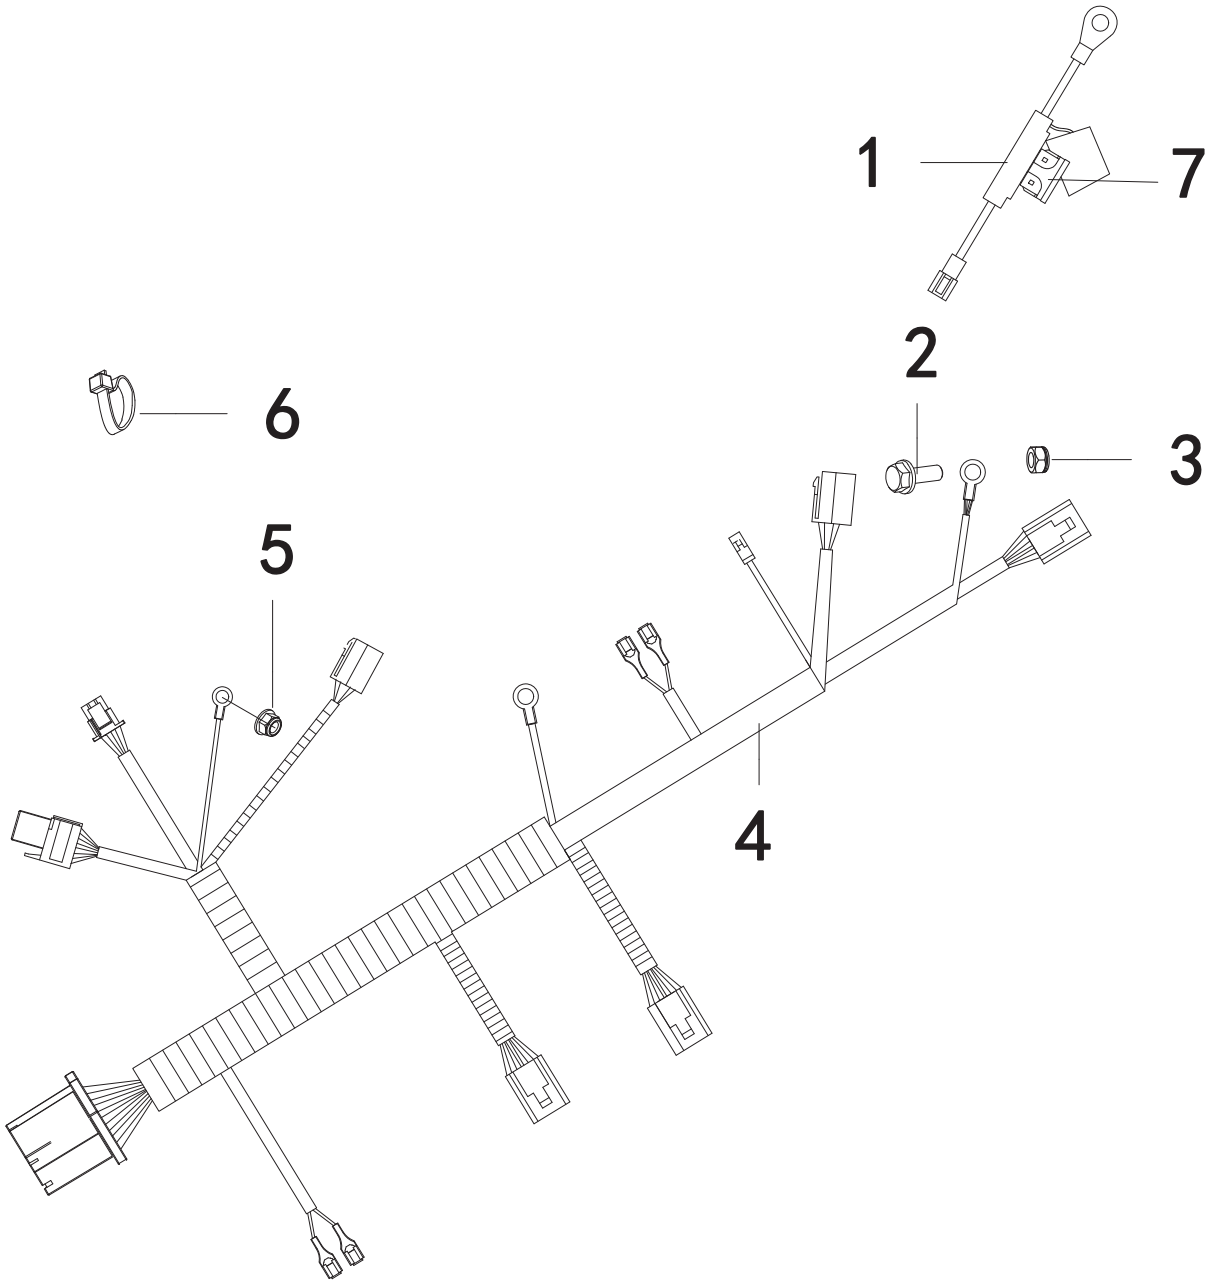

DYM336201
Wiring Harness Assembly