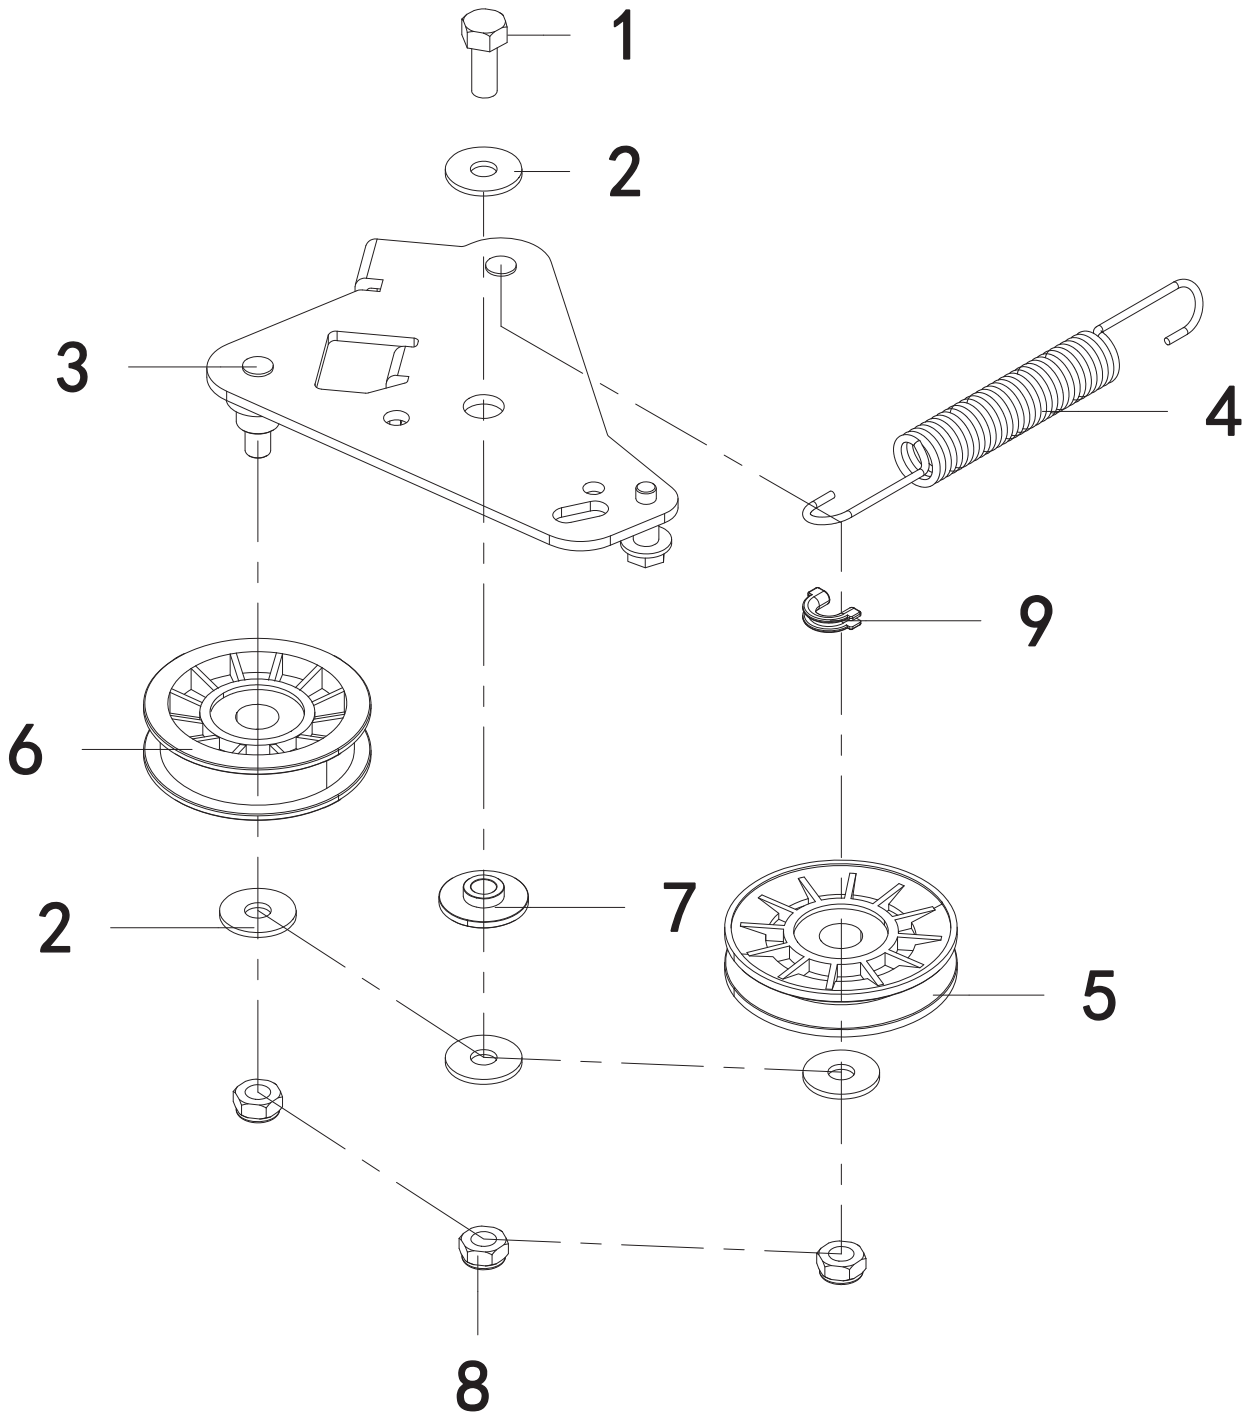

M DYM336201 Drive Tensioner Assembly