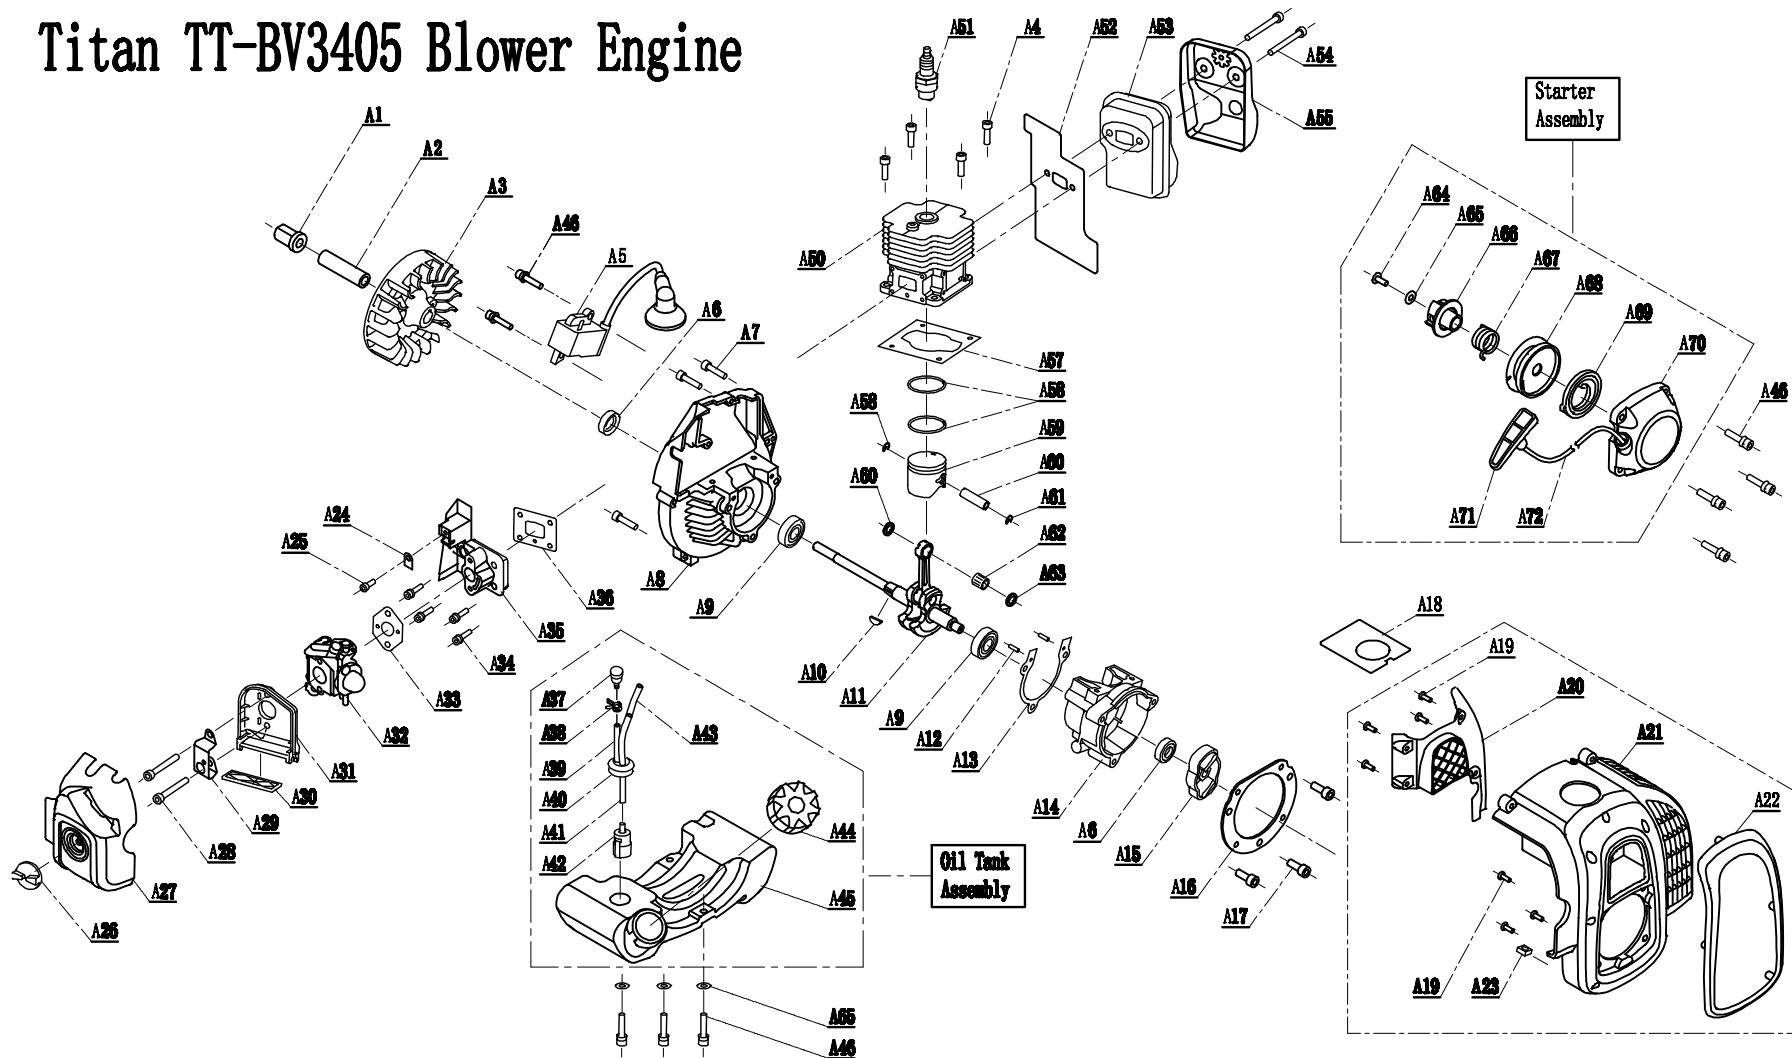

# Titan TT-BV3405 Blower Engine

A69	Spring	1	A59	Piston	1	A39	Fuel Pipe 2.5x5x40	1	A29	Air Filter Plate	1	A19	Bolt ST3. 5X10	8	A9	Bearing 6001	2	Serial			
A70	Starter Cover	1	A60	Piston Pin	1	A40	Pipe Set	1	A30	Filter Screen	1	A20	Guide Plate	1	A10	Key 3x5x13	1	No	Name	Qty	
A71	Starter Knob	1	A61	Piston Nap	2	A41	Fuel Pipe 3x5x190	1	A31	Air Filter Set	1	A21	Cover of Cylinder	1	A11	Crankshaft	1	A1	Impeller shaft	1	
A72	Rope 3x300	1	A62	Bearing 8x11x9	1	A42	Fuel Filter	1	A32	Carburetor	1	A22	Decorated Frame	1	A12	Pin 5x10	2	A2	Sleeve 8. 5X14X2	1	
A73	Bolt M5x20	4	A63	Washer	2	A43	Fuel Pipe 2.5x5x80	1	A33	Carburetor Gasket	1	A23	Square Nut M5	1	A13	Crankcase Gasket	1	A3	Rotor	1	
			A64	Bolt M5X10	1	A44	Oil Tank Cap	1	A34	Oil Tank	4	A24	Bearing Plate	1	A14	Left Crankcase	1	A4	Bolt M5X16	4	
			A65	Washer 5. 2x12x1	7	A45	Oil Tank	1	A35	Insulator	1	A25	Bolt M4X10	1	A15	Start plate	1	A5	Ignition Coil	1	
			A66	Ratchet	1	A46	Bolt M5x20	7	A36	Insulator Gasket	1	A26	Air Filter Fixed Nut	1	A16	Starter Connection plate	1	A6	Oil Seal 12x22x7	2	
			A67	Torsion Spring	1	A47			A37	Suction Mouth	1	A27	Air Filter Cover	1	A17	Bolt M5X12	3	A7	Bolt M5X20	3	
			A68	Rope Wheel	1	A48			A38	Clamp	1	A28	Bolt M5X45	2	A18	Cylinder Cover Plate	1	A8	Right Crankcase	1	