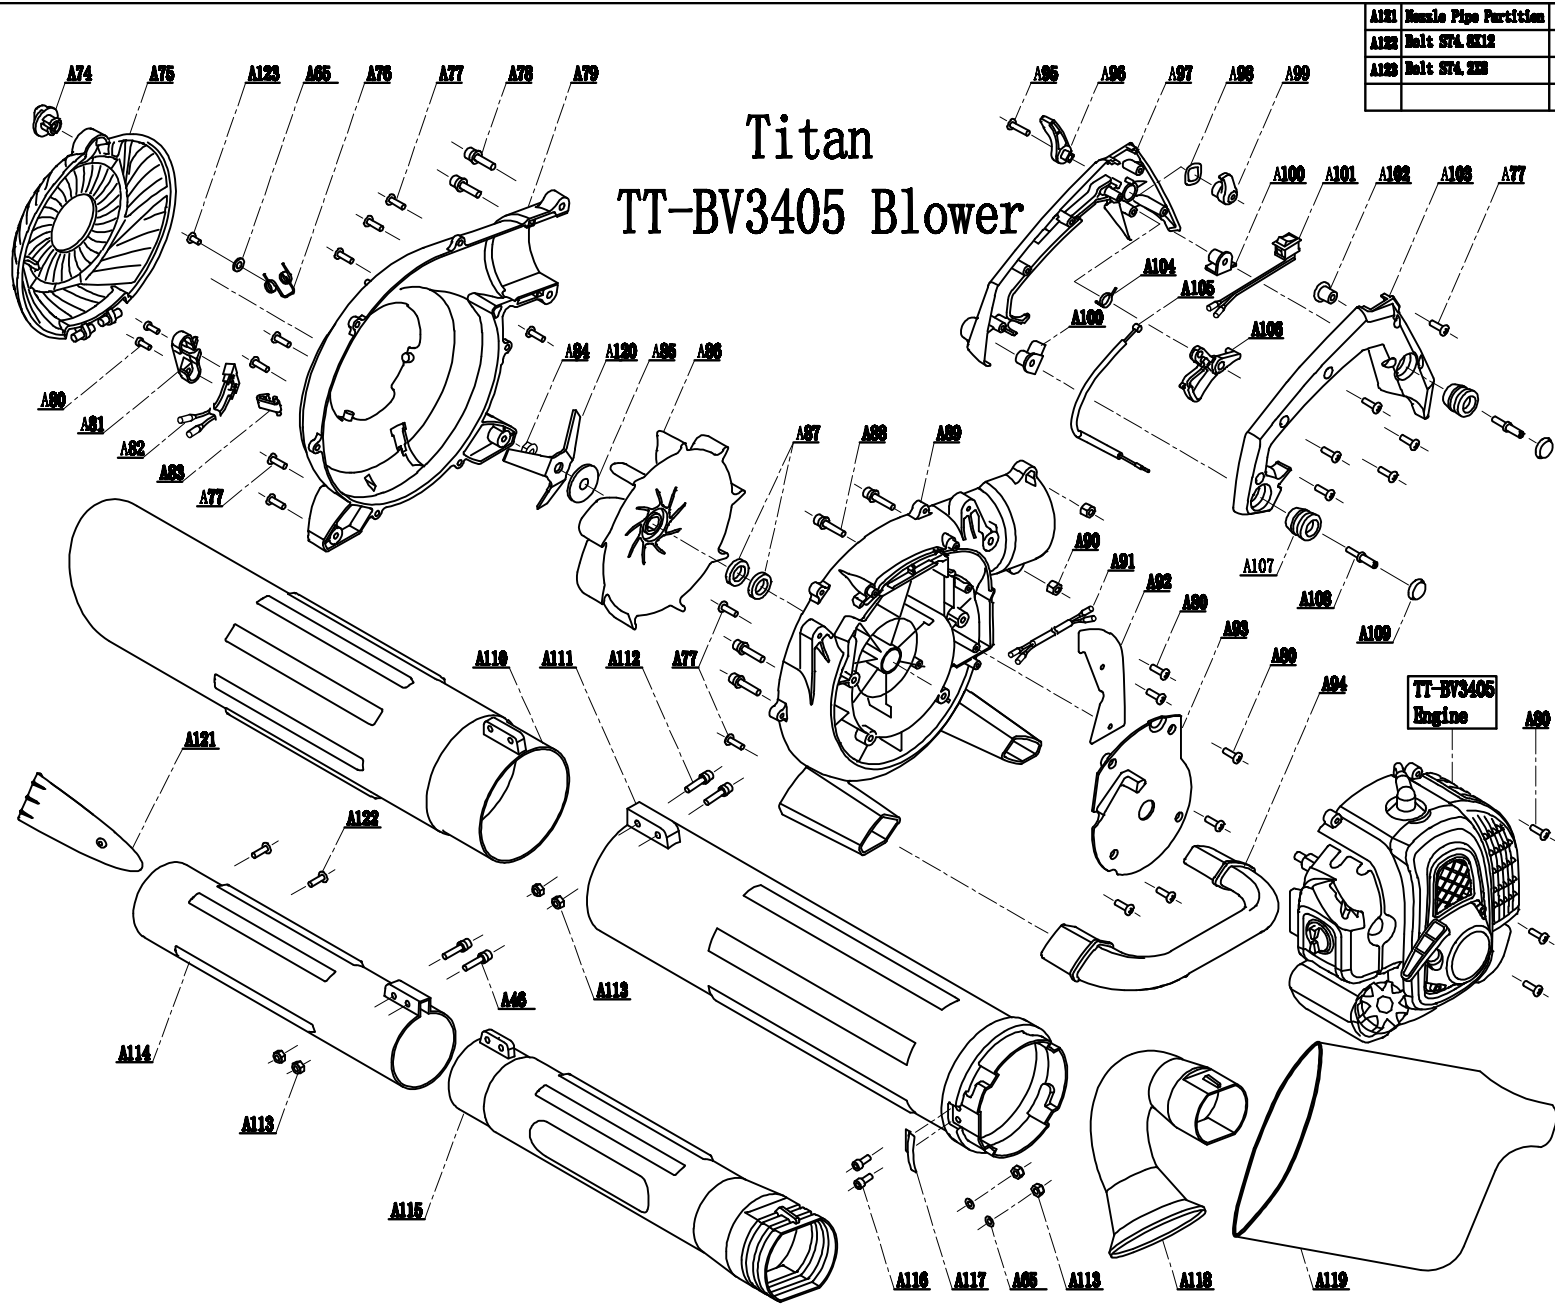

# Titan TT-BV3405 Blower

A121	Nozzle Pipe Partition	1	A120	Shredded Blade	1
A122	Bolt ST4.8X12	2	A119	Collection Bag	1
A123	Bolt ST4.2X9	1	A118	Connector Pipe	1
			A117	Flameout Plate	1
			A116	Bolt M5X12	2
			A116	Blower Nozzle Pipe	1
			A114	Blower Nozzle Pipe	1
			A113	Nut M5	6
			A112	Bolt M5x25	2
			A111	Suction Pipe	1
			A110	Suction Pipe	1
			A109	Dust Proof Cover	2
			A108	Bolt ST4.8X16	2
			A107	Anti-vibration	2
			A106	Trigger	1
			A105	Throttle Lines	1
			A104	Torsion spring Trigger	1
			A103	Right Handle	1
			A102	Anti-vibration	1
			A101	Flameout Switch	1
			A100	Handle Anti-vibration	2
			A99	Self-locking Device	1
			A98	Wave Washer	1
			A97	Left Handle	1
			A96	Self-locking Handle	1
			A95	Bolt ST4.8X25	1
			A94	Handgrip	1
			A93	Back Plate Fan Valve	1
			A92	Back Insulation Fan Valve	1
			A91	Connection Lines	1
			A90	Nut M5	2
			A89	Fan Valve	1
			A88	Bolt M5x30	4
			A87	Bearing 61802 (15X24X5)	2
			A86	Impeller	1
			A85	Washer 8.5X32X2	1
			A84	Nut M5X1	1
			A83	Rotary Valve	1
			A82	Flameout Switch	1
			A81	Flameout Switch Cover	1
			A80	Bolt ST4.2X12	11
			A79	Fan Valve Cover	1
			A78	Bolt M5x25	2
			A77	Bolt ST4.8X16	16
			A76	Safety Guard Torsion Spring	1
			A75	Fan Cover	1
			A74	Air Filter Fixed Nut	1
Serial NO	Name	Qty			